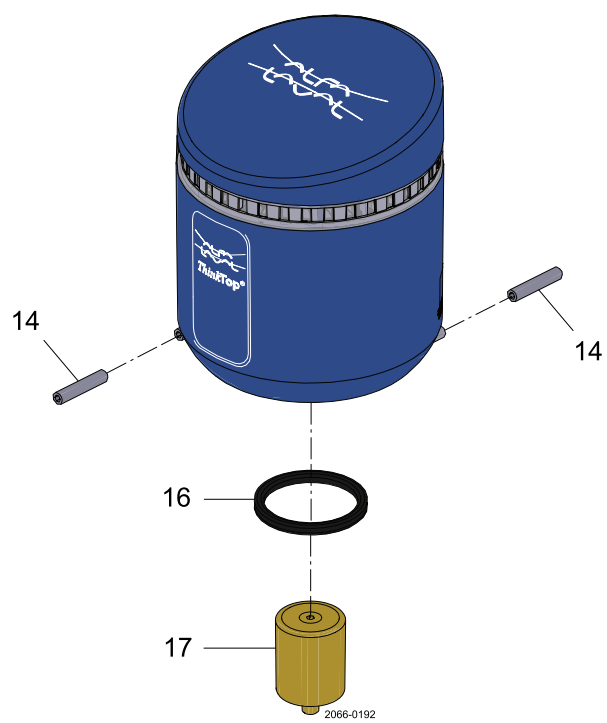

Spare Parts

ThinkTop® V20

100009311-EN1 2022-12

Original manual

The information herein is correct at the time of issue but may be subject to change without prior notice

1. ThinkTop® V20 4

Pos	Qty	Denomination	
20 Series			
14	2	Set screw, Hex 2,5	9611996070
16	1	Lip seal	8010005584
17	1	Sensor target	9615397601