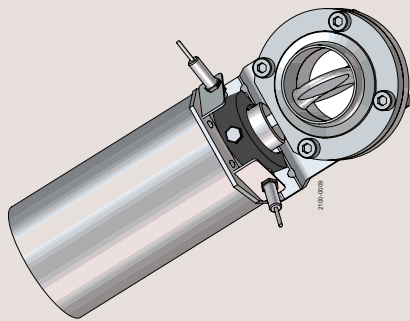

Mounting instruction

Mounting of safety bracket for LKB

How to contact Alfa Laval
Up-to-date Alfa Laval contact details
for all countries are always available on
our website www.alfalaval.com

ESE02708EN
9611-99-5642

2013-12

2.

F = Screws
G = Sensors

2100-0011

1.

A = Hex bolt
B = Round head bolt
C = Indication screw
D = Safety bracket
E = Bracket

2100-0010