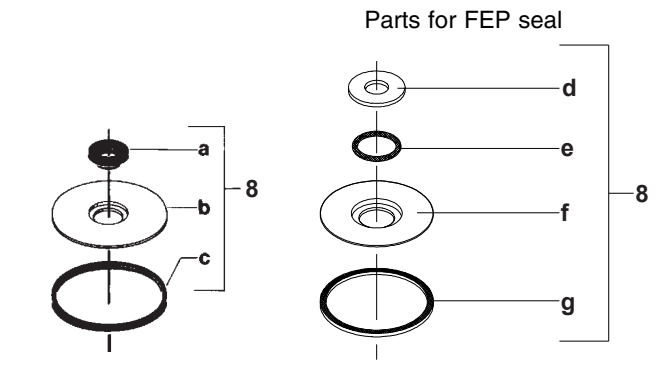

Parts marked with Δ are included in the **service kits**.
Recommended spare parts: Pos. 3,7 and **Service Kit**.

Regulating Valve Type SMO-R

(Same drawing as on page 2)

4

Alternatives Stem seal

Regulating Valve Type SMO-R