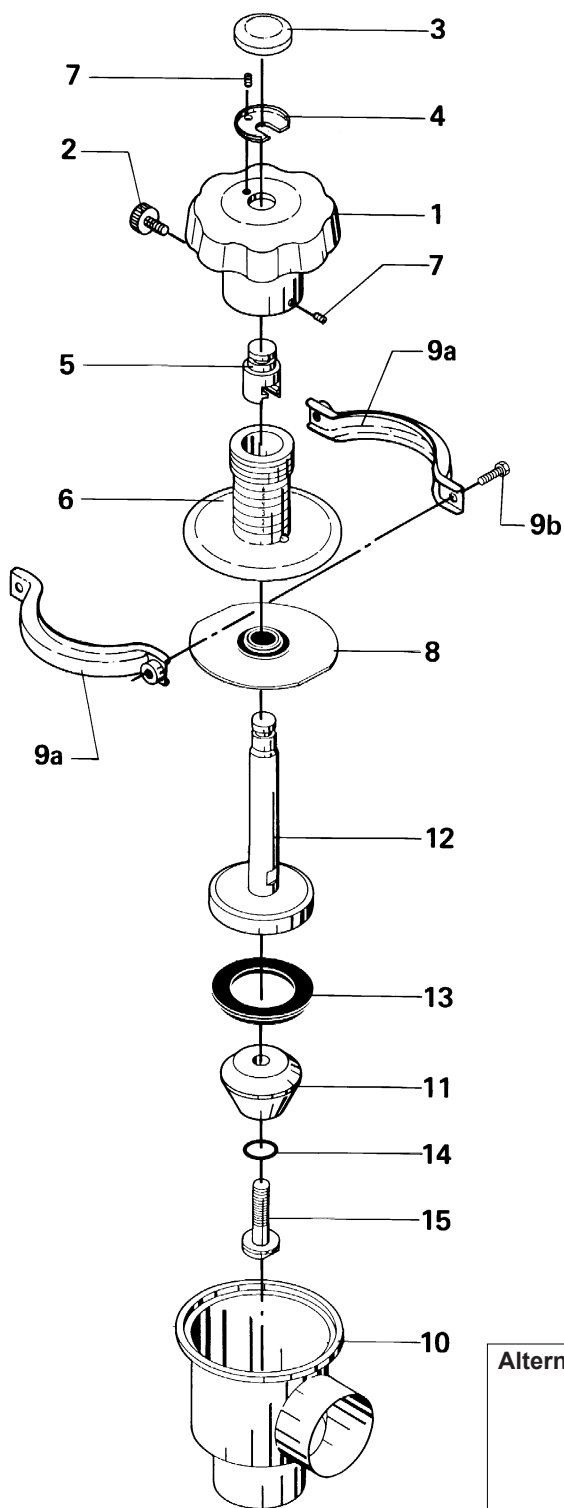

Regulating Valve Type SMO-R

(Same drawing as on page 2)

4