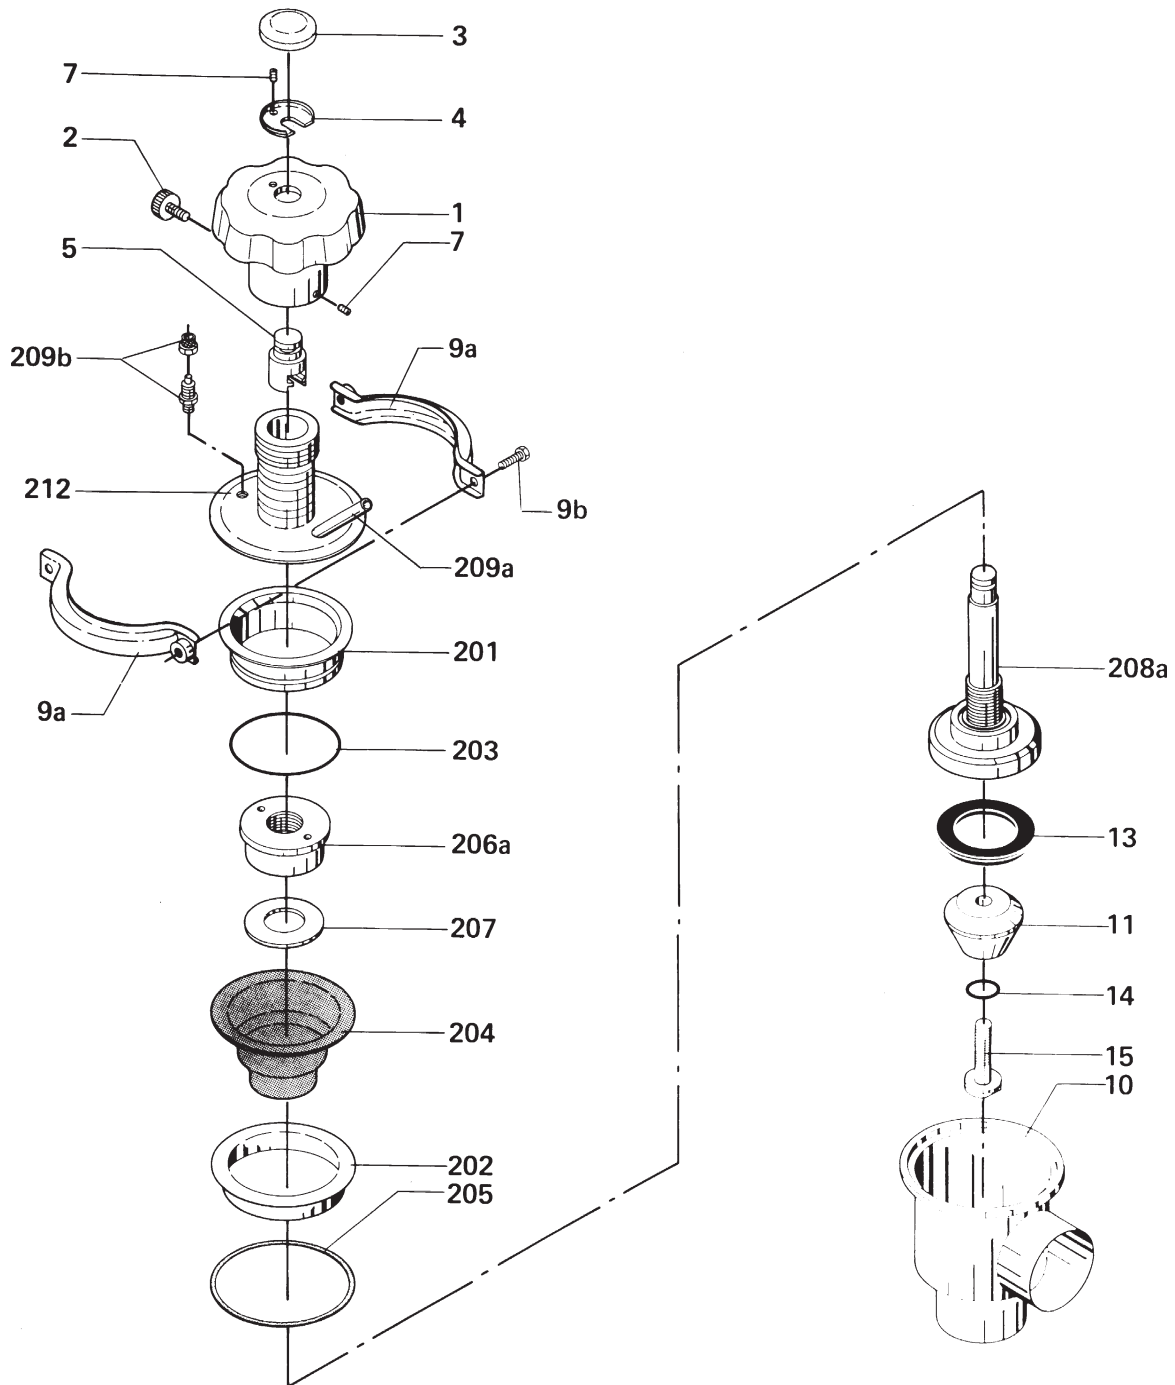

**Regulating Valve
Type SMO-RA**

Not manufactured anymore

Reg. 2.11.20	9805
Intro.	8301