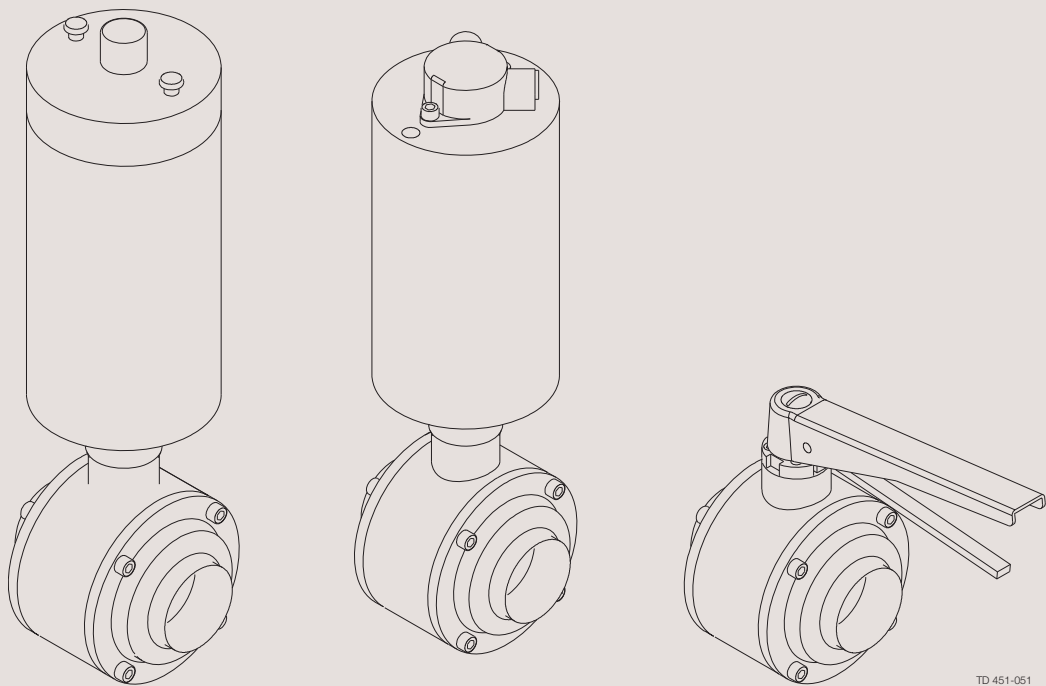

Spare Parts

SBV Sanitary Ball Valve

TD 451-051

ESE00804-EN4 2016-10

Original manual

Table of contents

The information herein is correct at the time of issue but may be subject to change without prior notice