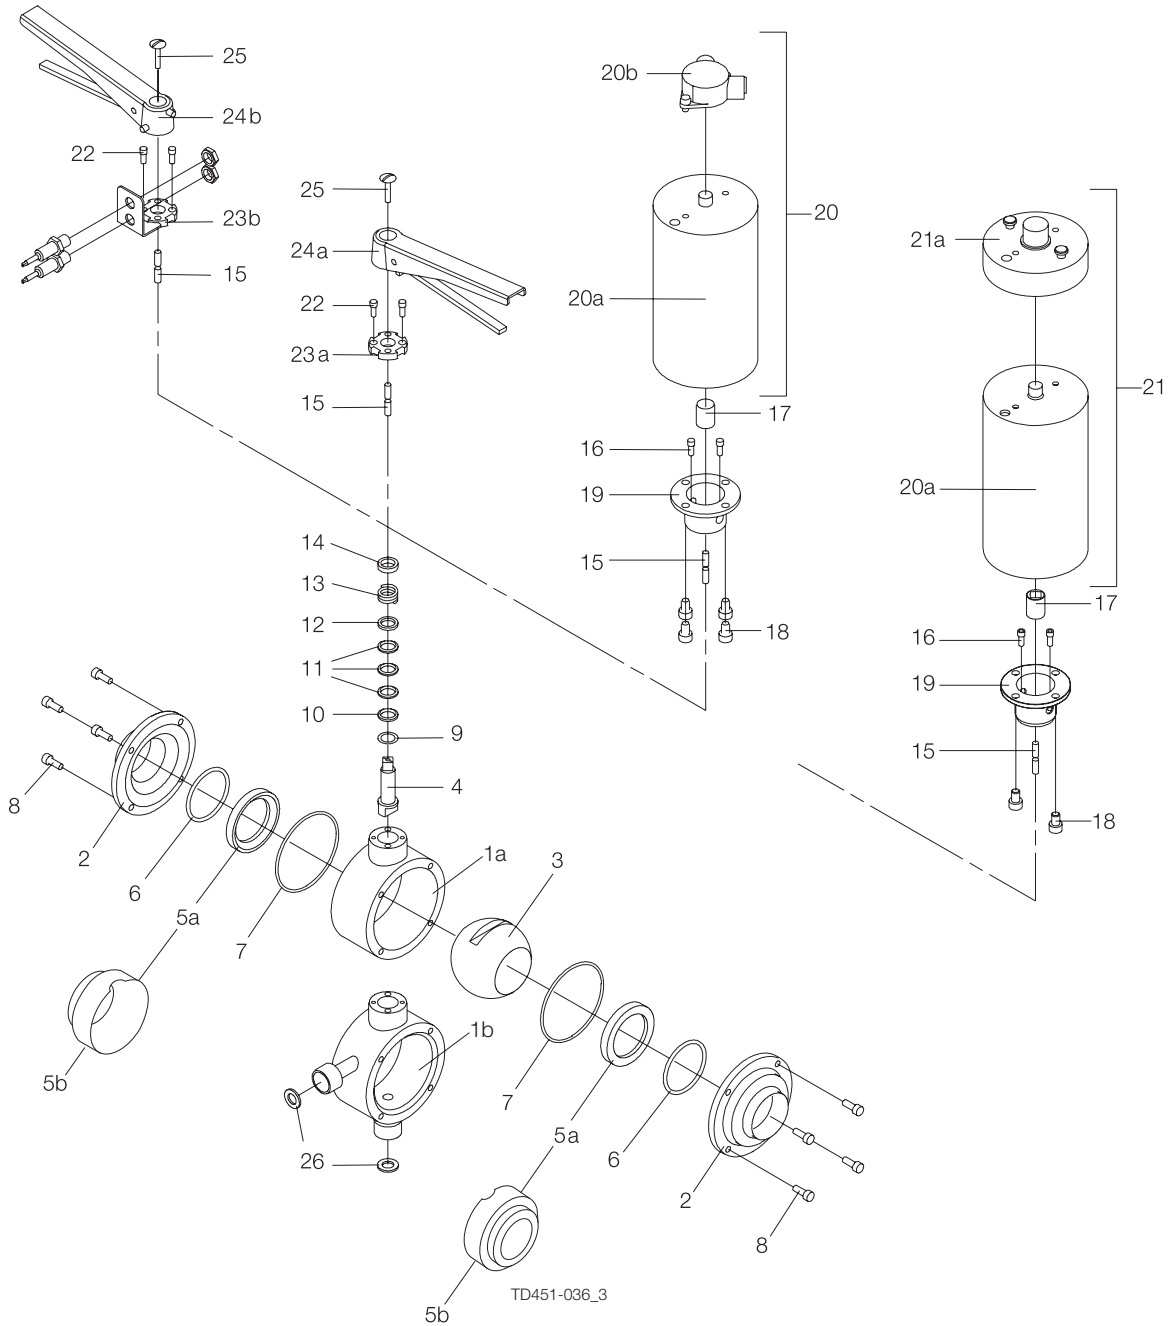

SBV Sanitary Ball Valve for DIN tube

Pos	Qty	Denomination	DN25	DN40	DN50	DN65	DN80	DN100
1a	1	Valve body	9612647501	9612647535	9612647547	9612647559	9612647571	9612647584
1b	1	Valve body, for cavity cleaning ...	9612647673	9612647674	9612647675	9612647676	9612647677	9612647678
2	2	Flange	9612647617	9612647624	9612647631	9612647638	9612647645	9612647652
3	1	Ball	9612647618	9612647625	9612647632	9612647639	9612647646	9612647653
4	1	Stem	9612647504	9612647504	9612647550	9612647550	9612647550	9612647587
5a	□◆ 2	Valve seat						
5b	○★ 2	Valve seat, for cavity fillers						
6	□◆○★ 2	O-ring, EPDM (std)						
		O-ring, NBR						
		O-ring, Q						
		O-ring, FPM						
7	□◆○★ 2	O-ring, EPDM (std)						
		O-ring, NBR						
		O-ring, Q						
		O-ring, FPM						
8	8	Flange screw, ...	9612647514	9612647514	9612647514			
	12	Flange screw, ...				9612647514	9612647583	
	16	Flange screw, ...						9612647583
9	◆★ 1	Sliding ring						
10	◆★ 1	Support ring						
11	◆★ 3	V-rings						
12	◆★ 1	Pressure ring						
13	◆★ 1	Spring	9612647519	9612647519	9612647519	9612647519	9612647519	9612647602
14	◆★ 1	Slide bearing						
15	2	Pin	9612647521	9612647521	9612647521	9612647521	9612647521	9612647604
16	2	Screw (act.)	9612647522	9612647522	9612647522	9612647522	9612647522	9612647605
17	1	Coupling	9612647523	9612647523	9612647523	9612647523	9612647523	9612647606
18	2	Screw	9612647524	9612647524	9612647524	9612647524	9612647524	9612647607
19	1	Bonnet	9612647525	9612647525	9612647525	9612647525	9612647525	9612647608
20	1	Actuator complete, standard version	9612647680	9612647680	9612647680	9612647680	9612647680	9612647681
20a		Actuator	9612647526	9612647526	9612647526	9612647526	9612647526	9612647609
20b	1	Position indicator complete	9612647527	9612647527	9612647527	9612647527	9612647527	9612647527
21		Actuator complete, ThinkTop version	9612647682	9612647682	9612647682	9612647682	9612647682	9612647683
20a		Actuator	9612647526	9612647526	9612647526	9612647526	9612647526	9612647609
21a	1	ThinkTop adapter complete	9612647528	9612647528	9612647528	9612647528	9612647528	9612647610
22	2	Screw (man.)	9612647529	9612647529	9612647529	9612647529	9612647529	9612647611
23a	1	Top plate	9612647530	9612647530	9612647530	9612647530	9612647530	9612647612
23b	1	Top plate, for position indication ..	9612647531	9612647531	9612647531	9612647531	9612647531	9612647613
24a	1	Handle	9612647532	9612647532	9612647532	9612647532	9612647532	9612647614
24b	1	Handle, for position indication ...	9612647533	9612647533	9612647533	9612647533	9612647533	9612647615
25	1	Screw	9612647534	9612647534	9612647534	9612647534	9612647534	9612647616
26	2	Seal for valves with cavity cleaning connections **	9612647679	9612647679	9612647679	9612647679	9612647679	9612647679