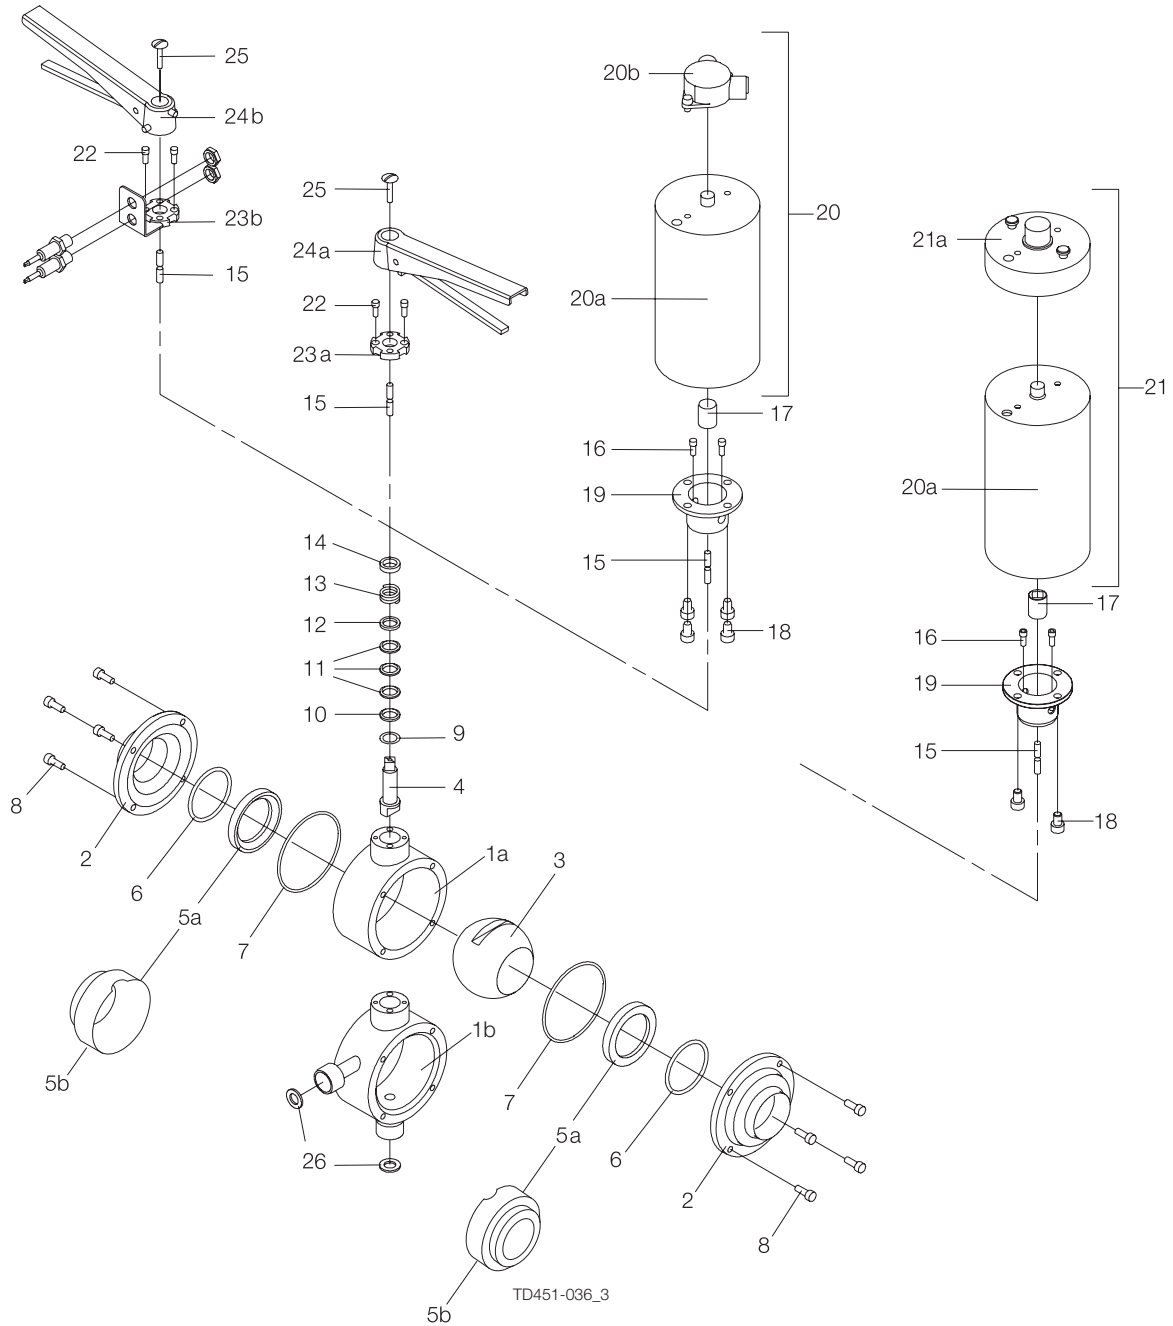

SBV Sanitary Ball Valve for Inch tube

Pos	Qty	Denomination	DN25	DN38	DN51	DN63.5	DN76.1	DN101.6
1a	1	Valve body	9612647501	9612647535	9612647547	9612647559	9612647571	9612647584
1b	1	Valve body, for cavity cleaning ...	9612647673	9612647674	9612647675	9612647676	9612647677	9612647678
2	2	Flange	9612647502	9612647536	9612647548	9612647560	9612647572	9612647585
3	1	Ball	9612647503	9612647537	9612647549	9612647561	9612647573	9612647586
4	1	Stem	9612647504	9612647504	9612647550	9612647550	9612647550	9612647587
5a	□♦ 2	Valve seat						
5b	○★ 2	Valve seat, for cavity fillers						
6	□♦○★ 2	O-ring, EPDM (std)						
		O-ring, NBR						
		O-ring, Q						
		O-ring, FPM						
7	□♦○★ 2	O-ring, EPDM (std)						
		O-ring, NBR						
		O-ring, Q						
		O-ring, FPM						
8	8	Flange screw, ...	9612647514	9612647514	9612647514			
	12	Flange screw, ...				9612647514	9612647583	
	16	Flange screw, ...						9612647583
9	♦♦ 1	Sliding ring						
10	♦♦ 1	Support ring						
11	♦♦ 3	V-rings						
12	♦♦ 1	Pressure ring						
13	1	Spring	9612647519	9612647519	9612647519	9612647519	9612647519	9612647602
14	♦♦ 1	Slide bearing						
15	2	Pin	9612647521	9612647521	9612647521	9612647521	9612647521	9612647604
16	2	Screw (act.)	9612647522	9612647522	9612647522	9612647522	9612647522	9612647605
17	1	Coupling	9612647523	9612647523	9612647523	9612647523	9612647523	9612647606
18	2	Screw	9612647524	9612647524	9612647524	9612647524	9612647524	9612647607
19	1	Bonnet	9612647525	9612647525	9612647525	9612647525	9612647525	9612647608
20	1	Actuator complete, standard version, ...	9612647680	9612647680	9612647680	9612647680	9612647680	9612647681
20a		Actuator	9612647526	9612647526	9612647526	9612647526	9612647526	9612647609
20b	1	Position indicator complete	9612647527	9612647527	9612647527	9612647527	9612647527	9612647527
21		Actuator complete, ThinkTop version, ...	9612647682	9612647682	9612647682	9612647682	9612647682	9612647683
20a		Actuator	9612647526	9612647526	9612647526	9612647526	9612647526	9612647609
21a	1	ThinkTop adapter complete	9612647528	9612647528	9612647528	9612647528	9612647528	9612647610
22	2	Screw (man.)	9612647529	9612647529	9612647529	9612647529	9612647529	9612647611
23a	1	Top plate	9612647530	9612647530	9612647530	9612647530	9612647530	9612647612
23b	1	Top plate, for position indication ..	9612647531	9612647531	9612647531	9612647531	9612647531	9612647613
24a	1	Handle	9612647532	9612647532	9612647532	9612647532	9612647532	9612647614
24b	1	Handle, for position indication ...	9612647533	9612647533	9612647533	9612647533	9612647533	9612647615
25	1	Screw	9612647534	9612647534	9612647534	9612647534	9612647534	9612647616
26	2	Seal for valves with cavity cleaning connections **	9612647679	9612647679	9612647679	9612647679	9612647679	9612647679