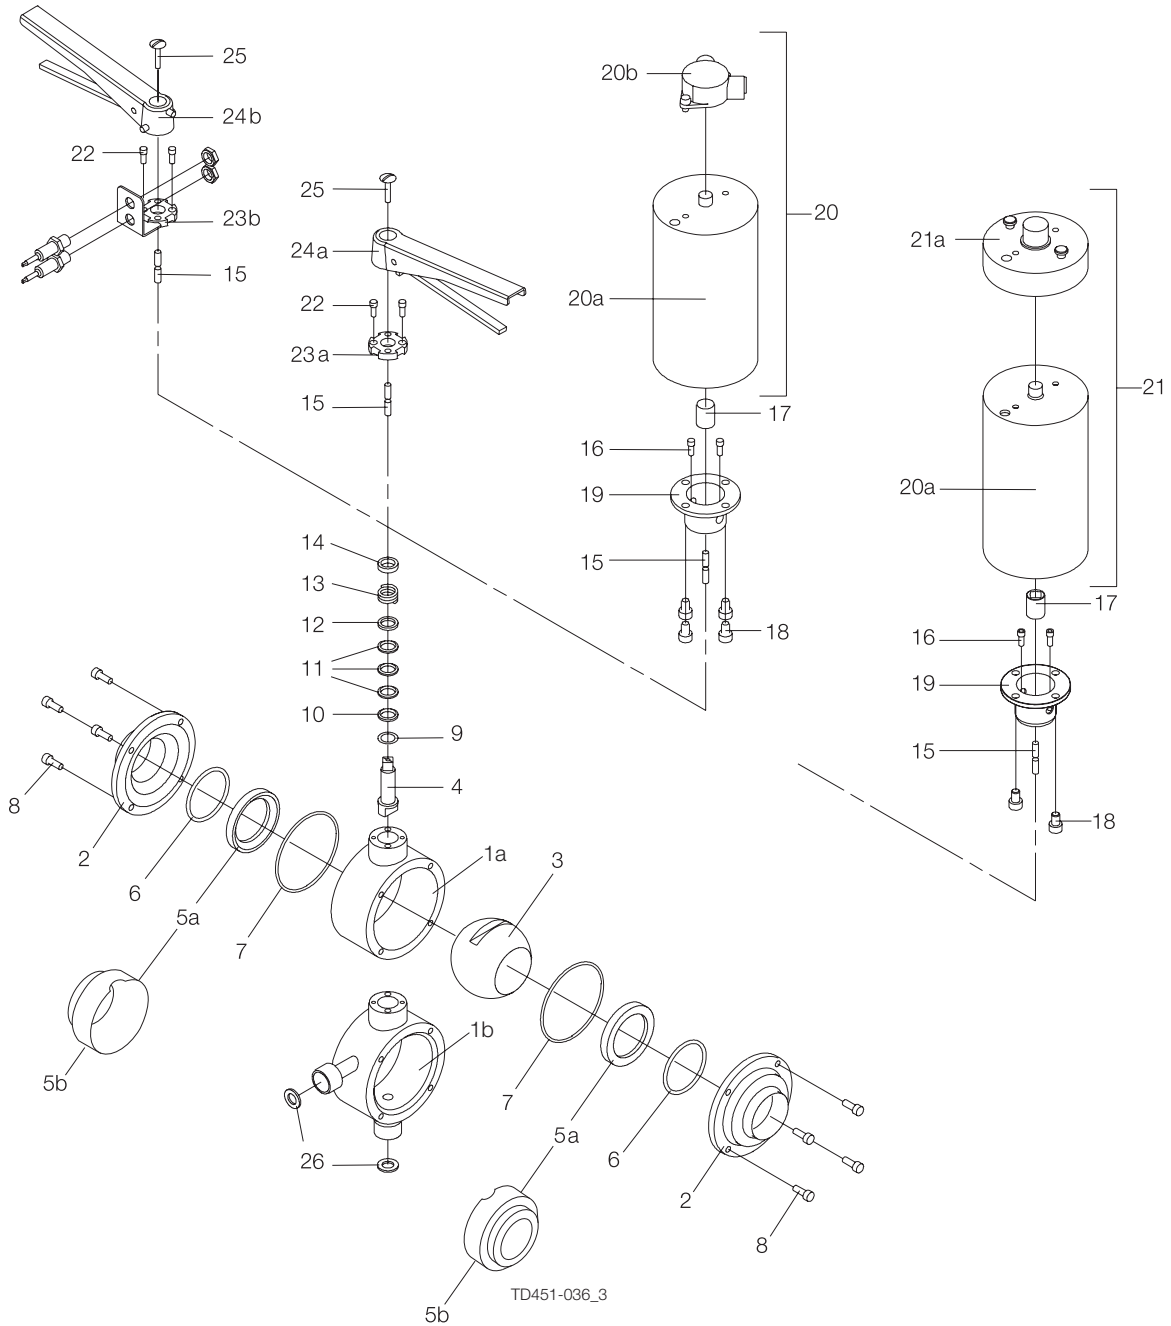

SBV Sanitary Ball Valve for Inch tube

Pos	Qty	Denomination	DN25	DN38	DN51	DN63.5	DN76.1	DN101.6
1a	1	Valve body	9612647501	9612647535	9612647547	9612647559	9612647571	9612647584
1b	1	Valve body, for cavity cleaning ...	9612647673	9612647674	9612647675	9612647676	9612647677	9612647678
2	2	Flange	9612647502	9612647536	9612647548	9612647560	9612647572	9612647585
3	1	Ball	9612647503	9612647537	9612647549	9612647561	9612647573	9612647586
4	1	Stem	9612647504	9612647504	9612647550	9612647550	9612647550	9612647587
5a	□♦ 2	Valve seat						
5b	○★ 2	Valve seat, for cavity fillers						
6	□♦○★ 2	O-ring, EPDM (std)						
		O-ring, NBR						
		O-ring, Q						
		O-ring, FPM						
7	□♦○★ 2	O-ring, EPDM (std)						
		O-ring, NBR						
		O-ring, Q						
		O-ring, FPM						
8	8	Flange screw, ...	9612647514	9612647514	9612647514			
	12	Flange screw, ...				9612647514	9612647583	
	16	Flange screw, ...						9612647583
9	♦♦ 1	Sliding ring						
10	♦♦ 1	Support ring						
11	♦♦ 3	V-rings						
12	♦♦ 1	Pressure ring						
13	1	Spring	9612647519	9612647519	9612647519	9612647519	9612647519	9612647602
14	♦♦ 1	Slide bearing						
15	2	Pin	9612647521	9612647521	9612647521	9612647521	9612647521	9612647604
16	2	Screw (act.)	9612647522	9612647522	9612647522	9612647522	9612647522	9612647605
17	1	Coupling	9612647523	9612647523	9612647523	9612647523	9612647523	9612647606
18	2	Screw	9612647524	9612647524	9612647524	9612647524	9612647524	9612647607
19	1	Bonnet	9612647525	9612647525	9612647525	9612647525	9612647525	9612647608
20	1	Actuator complete, standard version, ...	9612647680	9612647680	9612647680	9612647680	9612647680	9612647681
20a		Actuator	9612647526	9612647526	9612647526	9612647526	9612647526	9612647609
20b	1	Position indicator complete	9612647527	9612647527	9612647527	9612647527	9612647527	9612647527
21		Actuator complete, ThinkTop version, ...	9612647682	9612647682	9612647682	9612647682	9612647682	9612647683
20a		Actuator	9612647526	9612647526	9612647526	9612647526	9612647526	9612647609
21a	1	ThinkTop adapter complete	9612647528	9612647528	9612647528	9612647528	9612647528	9612647610
22	2	Screw (man.)	9612647529	9612647529	9612647529	9612647529	9612647529	9612647611
23a	1	Top plate	9612647530	9612647530	9612647530	9612647530	9612647530	9612647612
23b	1	Top plate, for position indication ..	9612647531	9612647531	9612647531	9612647531	9612647531	9612647613
24a	1	Handle	9612647532	9612647532	9612647532	9612647532	9612647532	9612647614
24b	1	Handle, for position indication ...	9612647533	9612647533	9612647533	9612647533	9612647533	9612647615
25	1	Screw	9612647534	9612647534	9612647534	9612647534	9612647534	9612647616
26	2	Seal for valves with cavity cleaning connections **	9612647679	9612647679	9612647679	9612647679	9612647679	9612647679