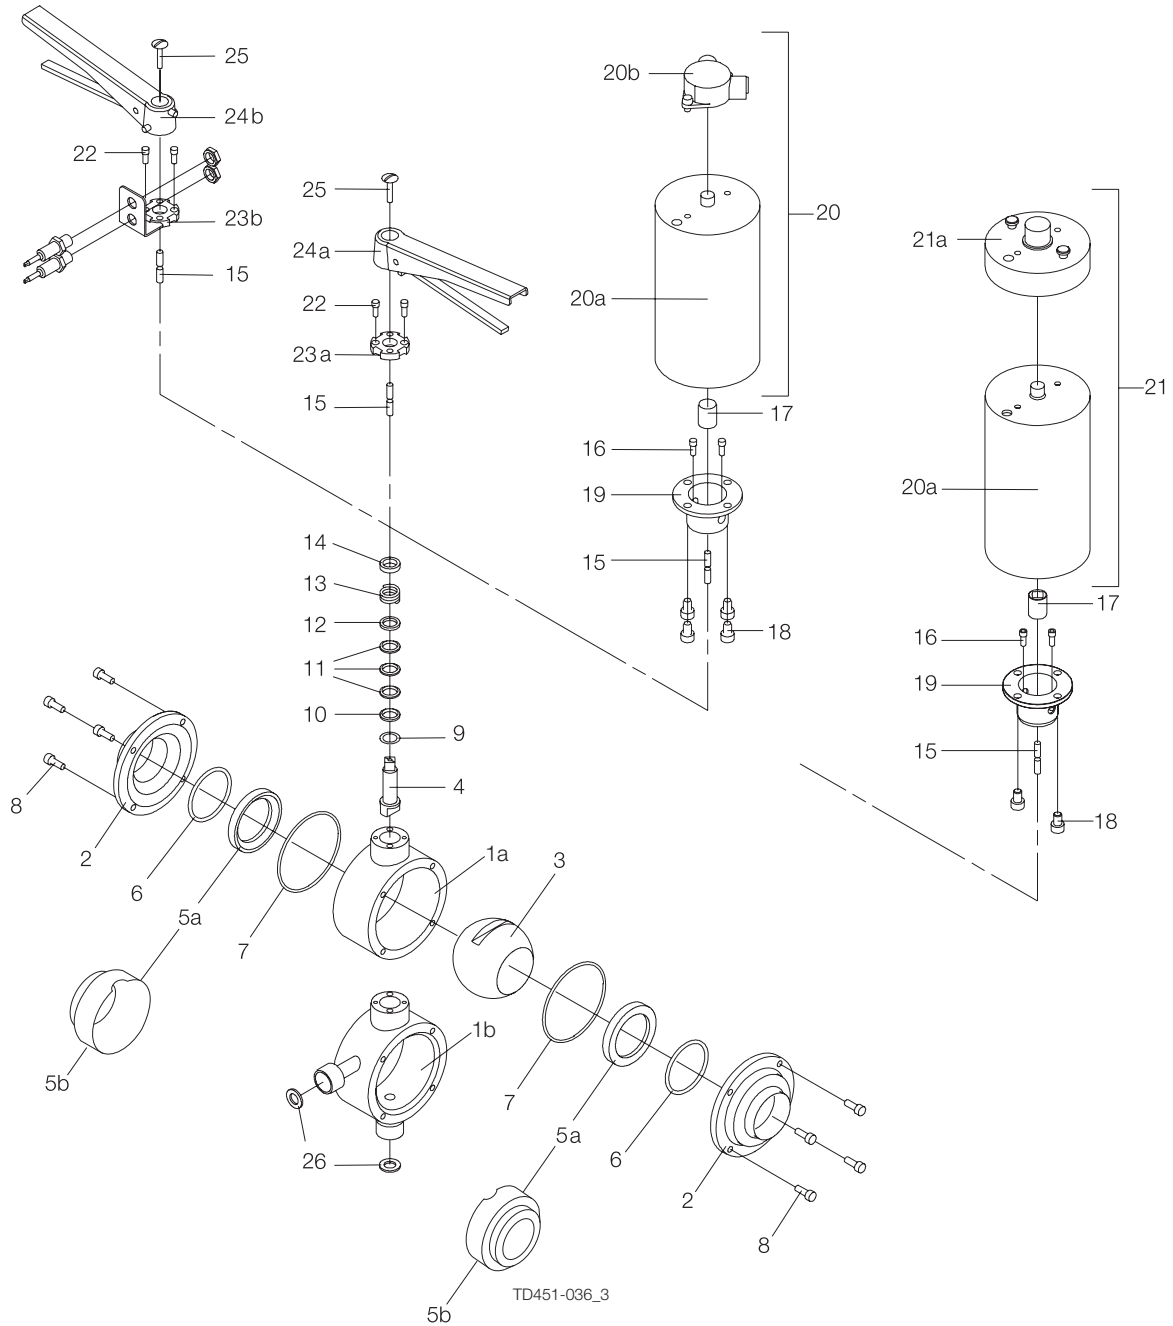

* Including mounting tool for stem gasket unit

** Not included in service kits

Parts marked with □◆○* are included in the service kits.

Recommended spare parts: Service kits.

900152/1

SBV Sanitary Ball Valve for DIN tube