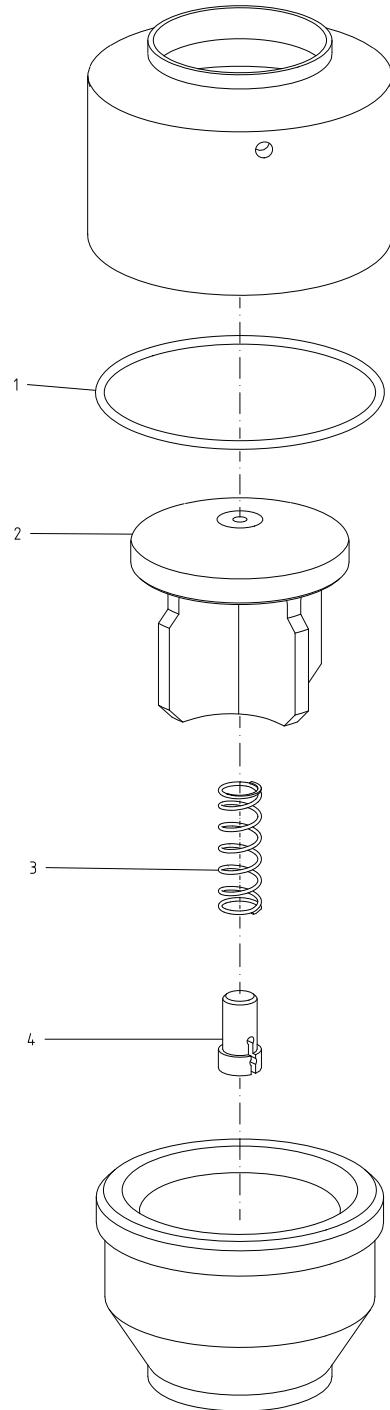

Spare Parts

Alfa Laval SB Self-cleaning CO2 valve

ESE02905-EN1

2015-04

Original manual

The information herein is correct at the time of issue but may be subject to change without prior notice

1. SB Self cleaning CO2 valve 25-101.6mm/DN25-100 4

SB Self cleaning CO2 valve 25-101.6mm/DN25-100

Pos	Qty	Denomination	25mm DN25	38mm DN40	51mm DN50	63.5mm DN65	76.1mm DN80	101.6mm DN100
1	1	O-ring	9611995622	9611995623	9611995624	9611995625	9611995634	9611995627
2	1	Valve disc	9615108101	9615108701	9615108801	9615108901	9615107701	9615109001
3	1	Spring	9615107601	9615115301	9615115301	9615109301	9615109301	9615109301
4	1	Spring guide	9615107501	9615107501	9615107501	9615109201	9615109201	9615109201