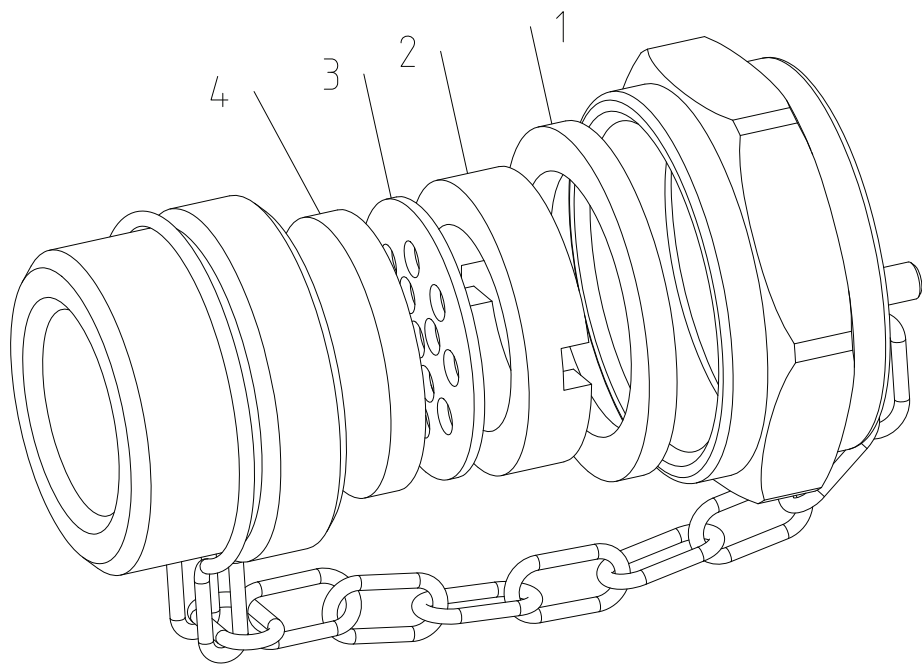

Spare Parts

SB Micro Sample Port, Type M

ESE03138-EN1 2015-10

Original manual

The information herein is correct at the time of issue but may be subject to change without prior notice

1. SB Micro Sample Port, Type M 4

SB Micro Sample Port, Type M

Pos	Qty	Denomination	
1	1	Gasket, NBR	9680122969
2	1	Treaded nipple	9615139201
3	1	Perforated disc	9615139101
4	1	Membrane, NBR 10 PCS	9614446501

How to contact Alfa Laval

Contact details for all countries are continually updated on our website.