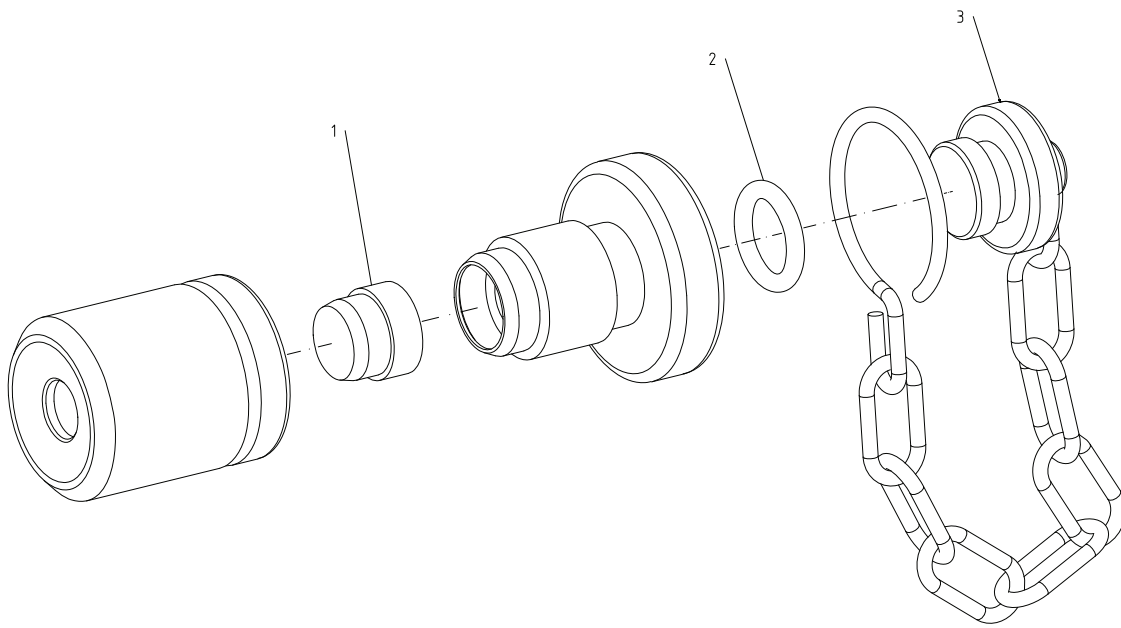

## Spare Parts

### Alfa Laval SB Micro Sample Port

ESE02902-EN1 2015-04

Original manual

---

*The information herein is correct at the time of issue but may be subject to change without prior notice*

**1. SB Micro Sample Port, Manual ..... 4**

Pos	Qty	Denomination	
1	1	Rubber plug, Q 100PCS .....	9680125522
1	1	Rubber plug, NR 100PCS .....	9680125521
2	1	O-ring, NBR .....	9611992881
3	1	Plug with chain (incl. Pos. 2) .....	9615228301

**How to contact Alfa Laval**