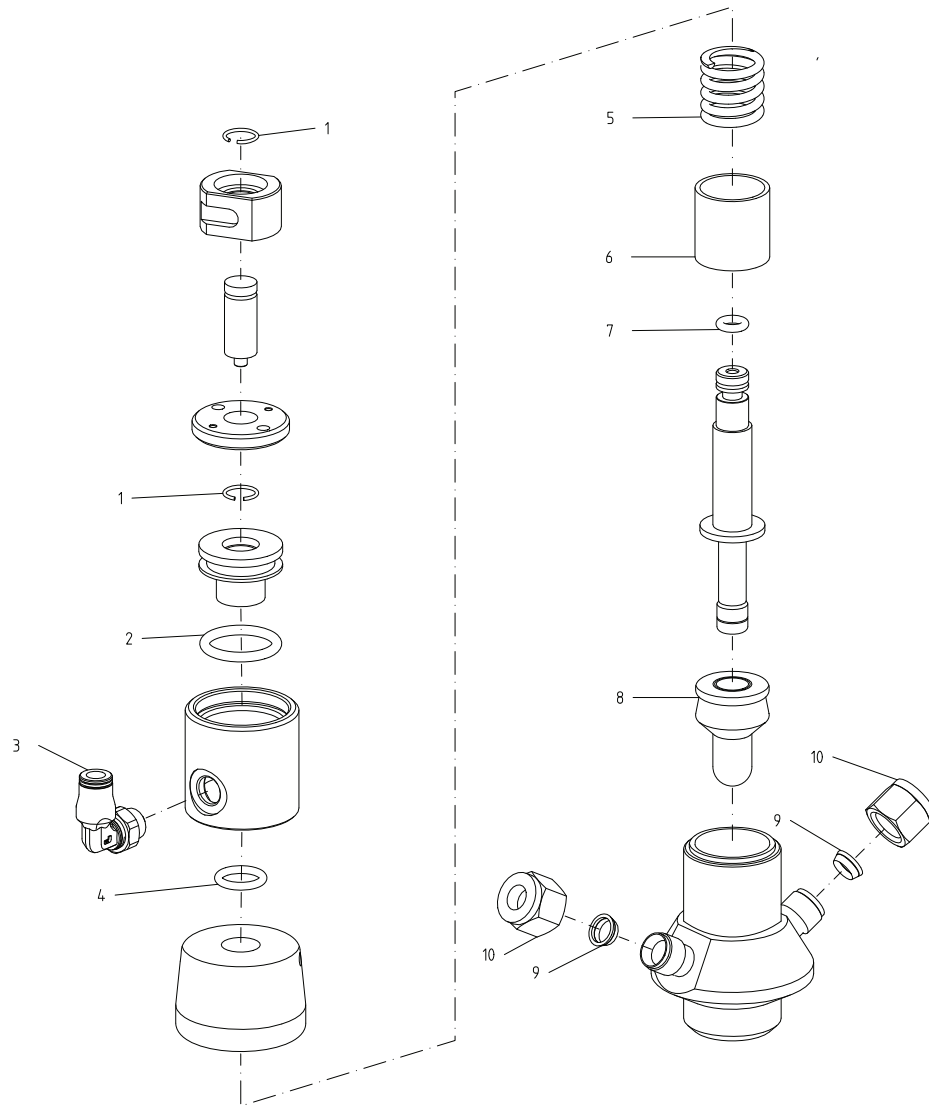

1. SB Membrane Sample Valve, Manual	4
2. SB Membrane Sample Valve, Manual+Micro port	6
3. SB Membrane Sample Valve, Pneumatic	8

Pos	Qty	Denomination	
1	1	Locking Ring	9615093501
2	1	Spring	9615093601
3	1	Bushing For Spring	9615093701
4	1	Membrane, EPDM, Black, With Metal Bushing 20 pcs	9615102199
	1	Membrane, EPDM, White, With Blue Bushing 20 pcs	9615102196
	1	Membrane, EPDM, White, With Grey Bushing 20 pcs	9615102198
	1	Membrane, EPDM, White, With Red Bushing 20 pcs	9615102194
	1	Membrane, Silicone, With Blue Bushing 20 pcs	9615102195
	1	Membrane, Silicone, With Grey Bushing 20 pcs	9615102197
	1	Membrane, Silicone, With Red Bushing 20 pcs	9615102193
	6	1	O-ring

SB Membrane Sample Valve, Manual+Micro port

Pos	Qty	Denomination	
1	1	Closing cap w. pipe	9615144201
2	1	Locking ring	9615093501
3	1	Spring	9615093601
4	1	Bushing For Spring	9615093701
5	1	O-ring, EPDM	9611995715
6	1	Membrane, EPDM, Black, With Metal Bushing 20 pcs	9615102199
	1	Membrane, EPDM, White, With Blue Bushing 20 pcs	9615102196
	1	Membrane, EPDM, White, With Grey Bushing 20 pcs	9615102198
	1	Membrane, EPDM, White, With Red Bushing 20 pcs	9615102194
	1	Membrane, Silicone, With Blue Bushing 20 pcs	9615102195
	1	Membrane, Silicone, With Grey Bushing 20 pcs	9615102197
	1	Membrane, Silicone, With Red Bushing 20 pcs	9615102193
7	1	Clip-on closing cap with chain (Includes O-ring)	9615101201