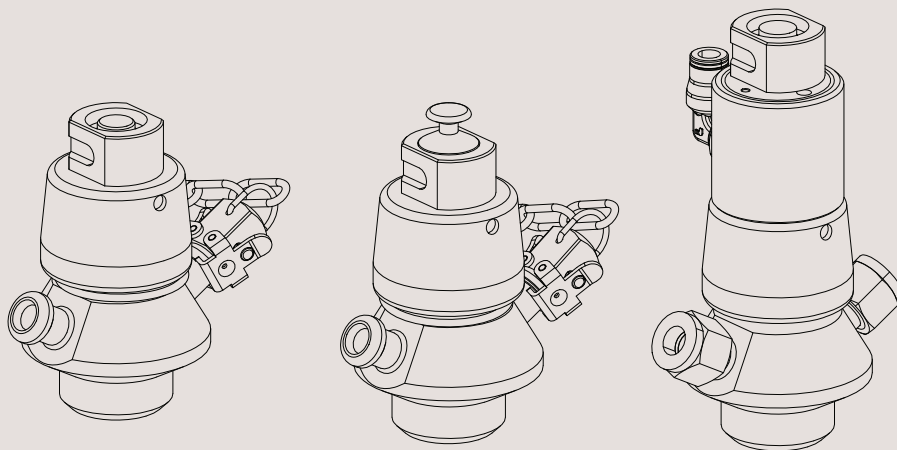

Spare Parts

Alfa Laval SB Membrane Sample Valve

ESE02901-EN2 2015-12

Original manual

Table of contents

The information herein is correct at the time of issue but may be subject to change without prior notice

1. SB Membrane Sample Valve, Manual	4
2. SB Membrane Sample Valve, Manual+Micro port	6
3. SB Membrane Sample Valve, Pneumatic	8

Pos	Qty	Denomination	
1	1	Locking Ring	9615093501
2	1	Spring	9615093601
3	1	Bushing For Spring	9615093701
4	1	Membrane, EPDM, Black, With Metal Bushing 20 pcs	9615102199
	1	Membrane, EPDM, White, With Blue Bushing 20 pcs	9615102196
	1	Membrane, EPDM, White, With Grey Bushing 20 pcs	9615102198
	1	Membrane, EPDM, White, With Red Bushing 20 pcs	9615102194
	1	Membrane, Silicone, With Blue Bushing 20 pcs	9615102195
	1	Membrane, Silicone, With Grey Bushing 20 pcs	9615102197
	1	Membrane, Silicone, With Red Bushing 20 pcs	9615102193
	6	1	O-ring

SB Membrane Sample Valve, Manual+Micro port

Pos	Qty	Denomination	
1	1	Closing cap w. pipe	9615144201
2	1	Locking ring	9615093501
3	1	Spring	9615093601
4	1	Bushing For Spring	9615093701
5	1	O-ring, EPDM	9611995715
6	1	Membrane, EPDM, Black, With Metal Bushing 20 pcs	9615102199
	1	Membrane, EPDM, White, With Blue Bushing 20 pcs	9615102196
	1	Membrane, EPDM, White, With Grey Bushing 20 pcs	9615102198
	1	Membrane, EPDM, White, With Red Bushing 20 pcs	9615102194
	1	Membrane, Silicone, With Blue Bushing 20 pcs	9615102195
	1	Membrane, Silicone, With Grey Bushing 20 pcs	9615102197
	1	Membrane, Silicone, With Red Bushing 20 pcs	9615102193
7	1	Clip-on closing cap with chain (Includes O-ring)	9615101201