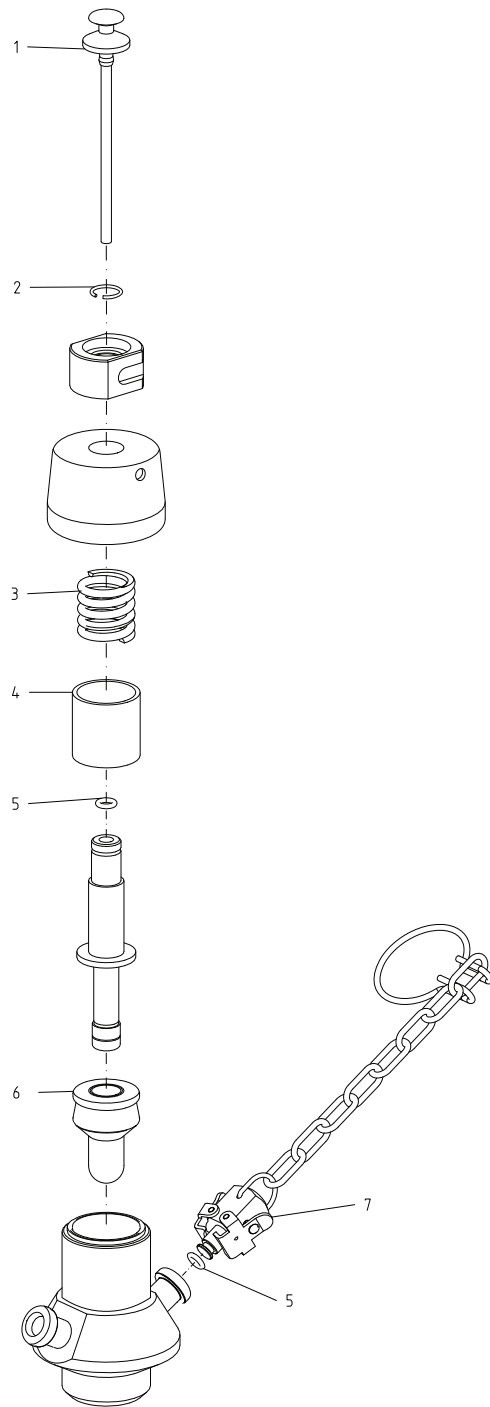

Spare Parts

Alfa Laval SB Membrane Sample Valve

ESE02901-EN2 2015-12

Original manual

Table of contents

The information herein is correct at the time of issue but may be subject to change without prior notice

1. SB Membrane Sample Valve, Manual	4
2. SB Membrane Sample Valve, Manual+Micro port	6
3. SB Membrane Sample Valve, Pneumatic	8

Pos	Qty	Denomination	
1	1	Locking Ring	9615093501
2	1	Spring	9615093601
3	1	Bushing For Spring	9615093701
4	1	Membrane, EPDM, Black, With Metal Bushing 20 pcs	9615102199
	1	Membrane, EPDM, White, With Blue Bushing 20 pcs	9615102196
	1	Membrane, EPDM, White, With Grey Bushing 20 pcs	9615102198
	1	Membrane, EPDM, White, With Red Bushing 20 pcs	9615102194
	1	Membrane, Silicone, With Blue Bushing 20 pcs	9615102195
	1	Membrane, Silicone, With Grey Bushing 20 pcs	9615102197
	1	Membrane, Silicone, With Red Bushing 20 pcs	9615102193
	6	1	O-ring

SB Membrane Sample Valve, Manual+Micro port

Pos	Qty	Denomination	
1	1	Closing cap w. pipe	9615144201
2	1	Locking ring	9615093501
3	1	Spring	9615093601
4	1	Bushing For Spring	9615093701
5	1	O-ring, EPDM	9611995715
6	1	Membrane, EPDM, Black, With Metal Bushing 20 pcs	9615102199
	1	Membrane, EPDM, White, With Blue Bushing 20 pcs	9615102196
	1	Membrane, EPDM, White, With Grey Bushing 20 pcs	9615102198
	1	Membrane, EPDM, White, With Red Bushing 20 pcs	9615102194
	1	Membrane, Silicone, With Blue Bushing 20 pcs	9615102195
	1	Membrane, Silicone, With Grey Bushing 20 pcs	9615102197
	1	Membrane, Silicone, With Red Bushing 20 pcs	9615102193
7	1	Clip-on closing cap with chain (Includes O-ring)	9615101201