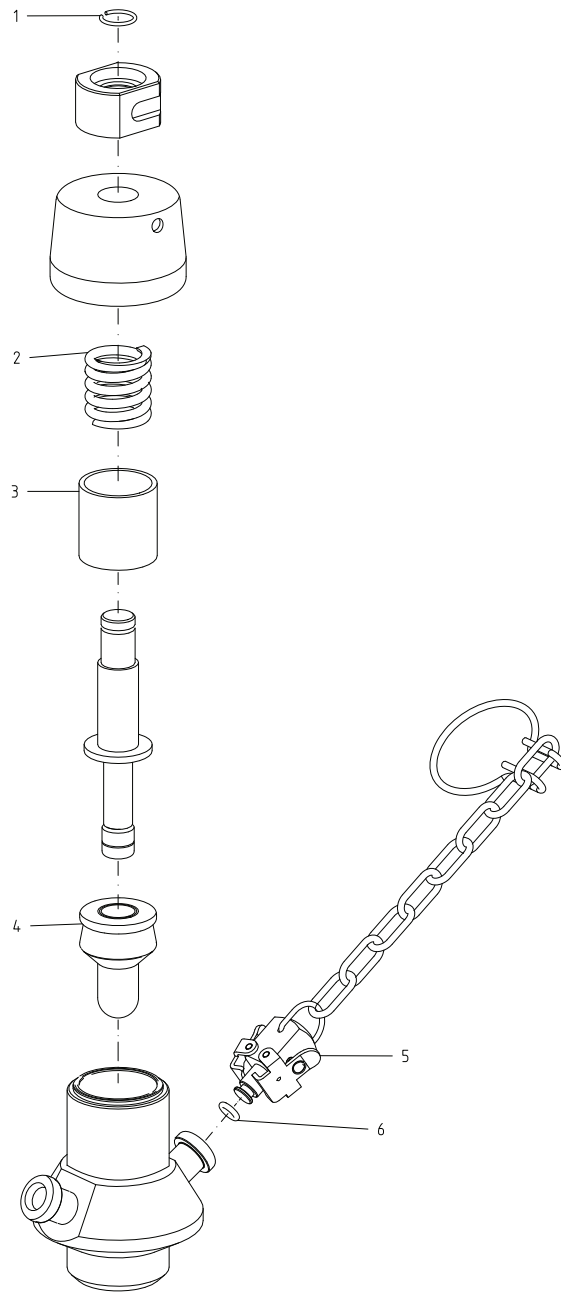

Spare Parts

Alfa Laval SB Membrane Sample Valve

ESE02901-EN2 2015-12

Original manual

Table of contents

The information herein is correct at the time of issue but may be subject to change without prior notice

1. SB Membrane Sample Valve, Manual	4
2. SB Membrane Sample Valve, Manual+Micro port	6
3. SB Membrane Sample Valve, Pneumatic	8

Pos	Qty	Denomination	
1	1	Locking Ring	9615093501
2	1	Spring	9615093601
3	1	Bushing For Spring	9615093701
4	1	Membrane, EPDM, Black, With Metal Bushing 20 pcs	9615102199
	1	Membrane, EPDM, White, With Blue Bushing 20 pcs	9615102196
	1	Membrane, EPDM, White, With Grey Bushing 20 pcs	9615102198
	1	Membrane, EPDM, White, With Red Bushing 20 pcs	9615102194
	1	Membrane, Silicone, With Blue Bushing 20 pcs	9615102195
	1	Membrane, Silicone, With Grey Bushing 20 pcs	9615102197
	1	Membrane, Silicone, With Red Bushing 20 pcs	9615102193
	6	1	O-ring

SB Membrane Sample Valve, Manual+Micro port

Pos	Qty	Denomination	
1	1	Closing cap w. pipe	9615144201
2	1	Locking ring	9615093501
3	1	Spring	9615093601
4	1	Bushing For Spring	9615093701
5	1	O-ring, EPDM	9611995715
6	1	Membrane, EPDM, Black, With Metal Bushing 20 pcs	9615102199
	1	Membrane, EPDM, White, With Blue Bushing 20 pcs	9615102196
	1	Membrane, EPDM, White, With Grey Bushing 20 pcs	9615102198
	1	Membrane, EPDM, White, With Red Bushing 20 pcs	9615102194
	1	Membrane, Silicone, With Blue Bushing 20 pcs	9615102195
	1	Membrane, Silicone, With Grey Bushing 20 pcs	9615102197
	1	Membrane, Silicone, With Red Bushing 20 pcs	9615102193
7	1	Clip-on closing cap with chain (Includes O-ring)	9615101201