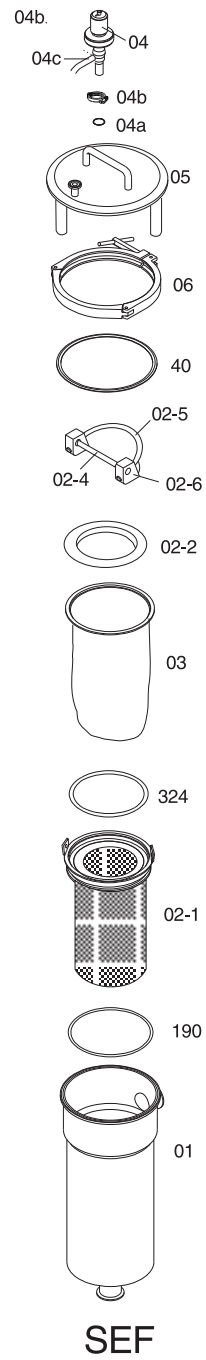

SEFR Mainstream Filters Short & Long

Pos	Qty	Denomination	2" Short	3" Short	4" Short	2" Long	3" Long	4" Long
4	1	Relief valve	810017	810017	810017	810017	810017	810017
4A	□	Gasket BUNA	290272	290272	290272	290272	290272	290272
	□	Gasket EPDM	290273	290273	290273	290273	290273	290273
	□	Gasket SFY	290274	290274	290274	290274	290274	290274
4B	1	Clamp	211290	211290	211290	211290	211290	211290
5	1	Cover	9634049083	9634049083	9634049084	9634049083	9634049083	9634049084
6	1	Clamp	220314	220314	220314	220314	220314	220314
40	□	Gasket BUNA	298559	298559	298559	298559	298559	298559
	□	Gasket EPDM	290176	290176	290176	290176	290176	290176
	□	Gasket SFY	290109	290109	290109	290109	290109	290109
324	□	O-ring BUNA (i.d. support ring assembly)	751671	751671	751671	751671	751671	751671
	□	O-ring EPDM (i.d. support ring assembly)	750449	750449	750449	750449	750449	750449
	□	O-ring silicone (i.d. support ring assembly)	751708	751708	751708	751708	751708	751708
2-5	1	Cam handle	221234	221234	221234	221234	221234	221234
2-6	2	Cam lock	220978	220978	220978	220978	220978	220978
	2	Cam lock (option) alum. bronze	220995	220995	220995	220995	220995	220995
2-4	1	Cam pin	220976	220976	220976	220976	220976	220976
2-2	1	Retainer Ring	220944	220944	220944	220944	220944	220944
3	1	Filter media	Contact Alfa	Contact Alfa	Contact Alfa	Contact Alfa	Contact Alfa	Contact Alfa
		Laval Inc.	Laval Inc.	Laval Inc.	Laval Inc.	Laval Inc.	Laval Inc.	Laval Inc.
2-1	1	Screen ring assembly: G ...	221263	221263	221263	221320	221320	221320
	1	Screen ring assembly: E ...	221313	221313	221313	221322	221322	221322
	1	Screen ring assembly: D ...	221280	221280	221280	221323	221323	221323
190	□	O-ring BUNA (o.d. support ring assembly)	751670	751670	751670	751670	751670	751670
	□	O-ring EPDM (o.d. support ring assembly)	751455	751455	751455	751455	751455	751455
	□	O-ring SFY (o.d. support Ring assembly)	751688	751688	751688	751688	751688	751688
1	1	Filter body	220947	220964	220203	221097	221098	220094

Parts marked with □ are included in the service kits.

Recommended spare parts: Service Kits.

		2" Short	3" Short	4" Short	2" Long	3" Long	4" Long
□	Service Kit - BUNA	9613990165	9613990165	9613990165	9613990165	9613990165	9613990165
□	Service Kit - EPDM	9613990166	9613990166	9613990166	9613990166	9613990166	9613990166
□	Service Kit - SFY	9613990167	9613990167	9613990167	9613990167	9613990167	9613990167