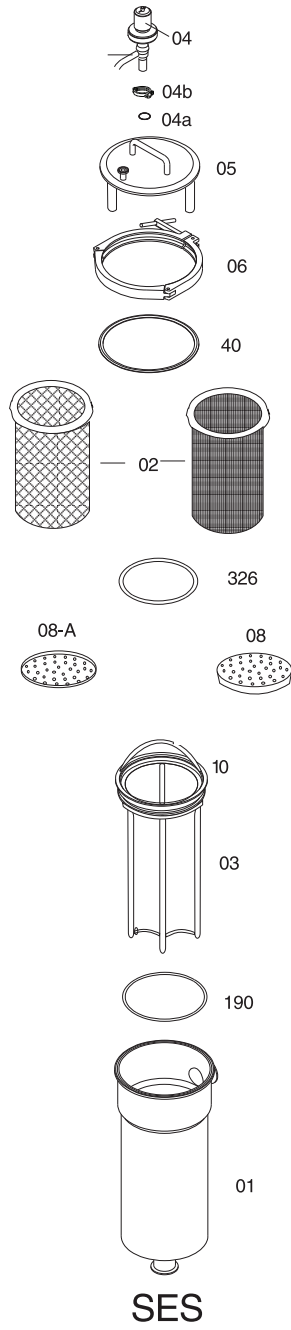

Spare Parts

Mainstream® and Streamline® Filters and Strainers

ESE03380-EN2 2016-11

Original manual

The information herein is correct at the time of issue but may be subject to change without prior notice

1. SESR Mainstream Strainers Short & Long	4
2. SEFR Mainstream Filters Short & Long	6
3. SEBR/SEBW Mainstream Strainers Short & Long	8
4. Inline Filters/Strainers FM/SM	10
5. Side Inlet Filters/Strainers FSM/SMS	12