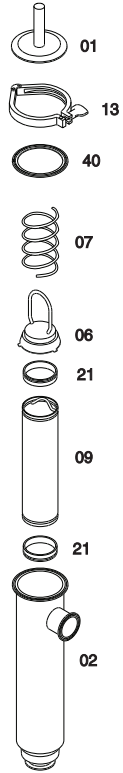

SMS

Side Inlet Filters/Strainers FSM/SMS