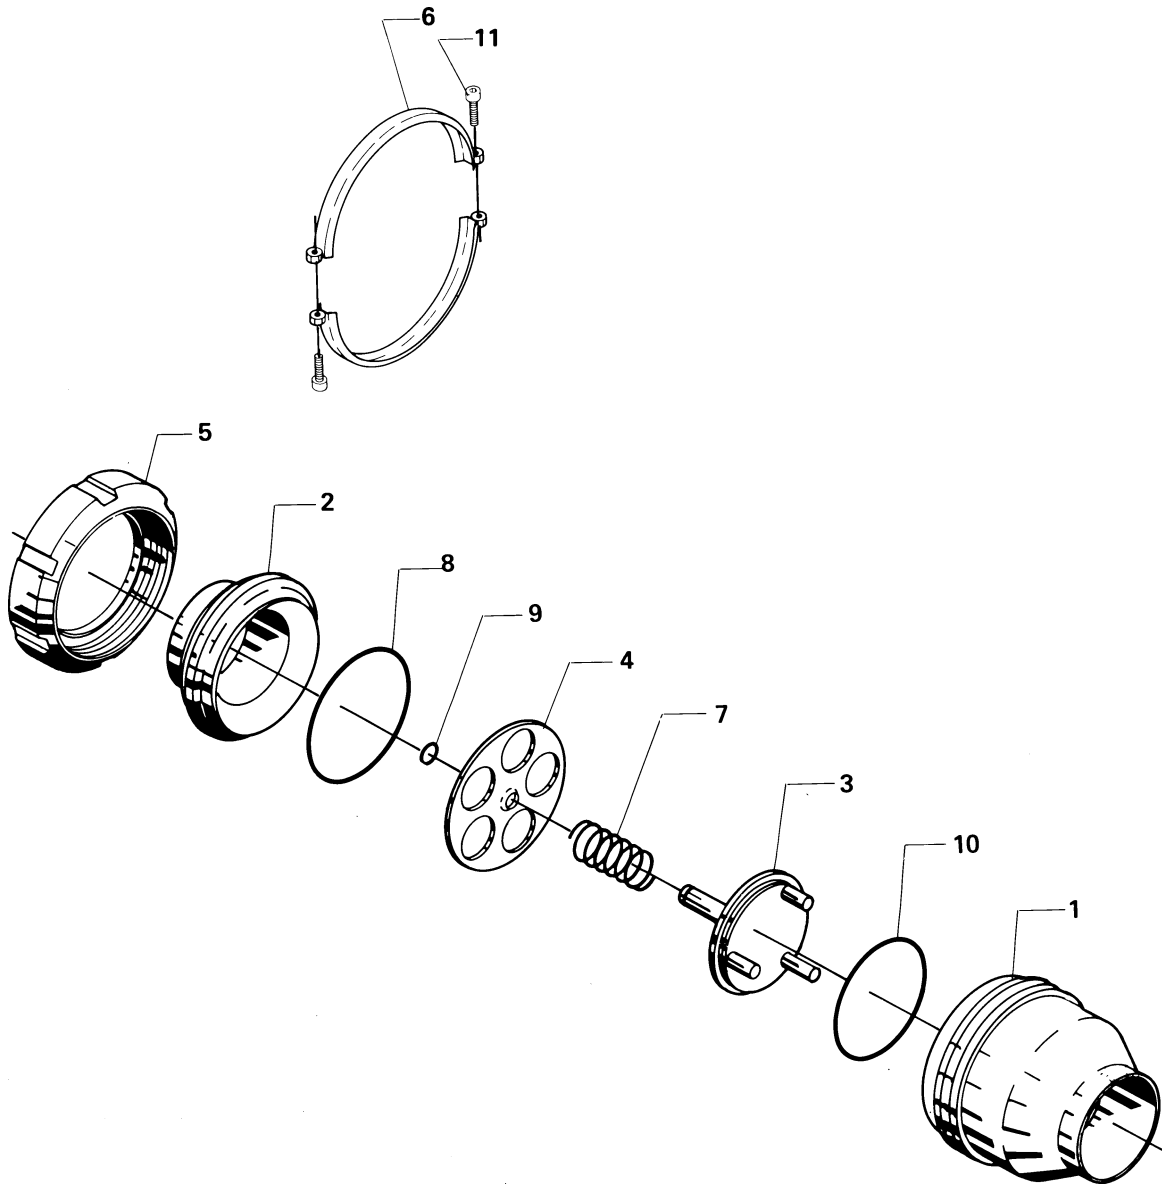

Non - Return Valve
Type LKC

Not manufactured anymore

Reg. 2.16.14	9805
Intro.	7303