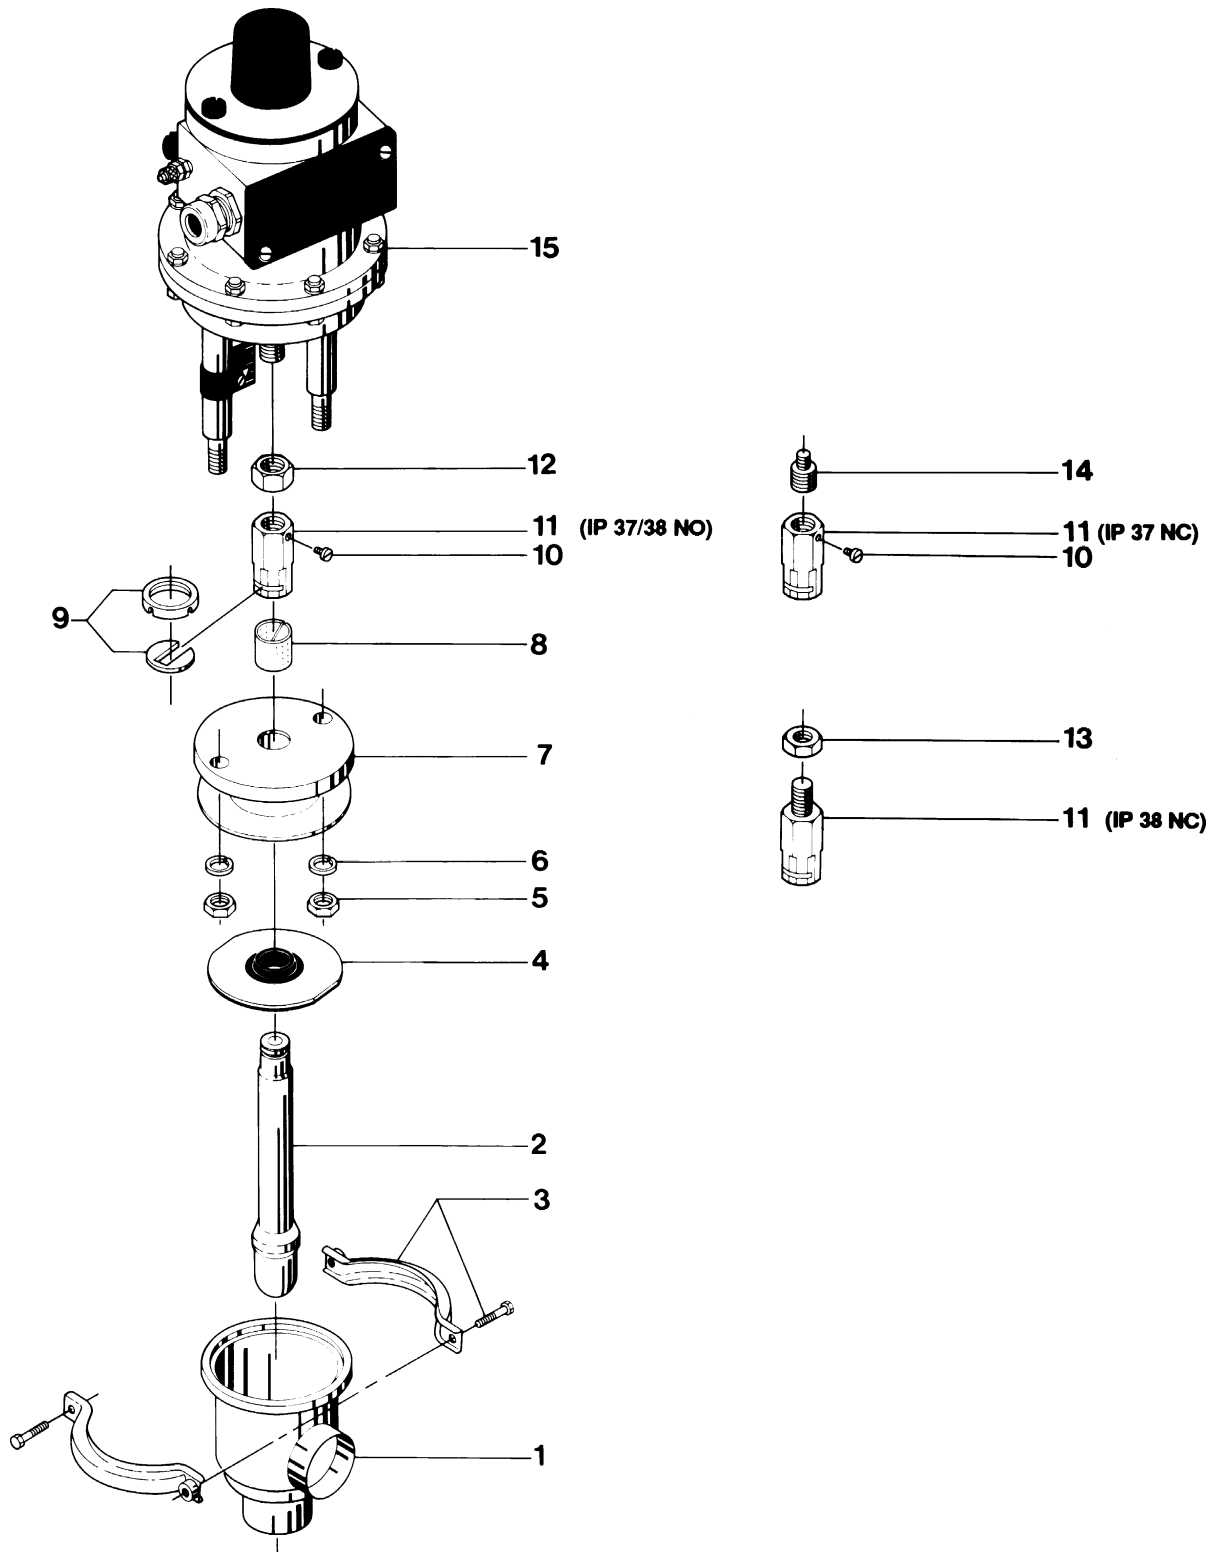

Sanitary Electro-Pneumatic Modulating Valve (Kämmer actuator, yellow colour)

12

Not manufactured anymore

Sanitary Electro-Pneumatic Modulating Valve Type SPC-2 (Kämmer actuator, yellow colour)

13

Pos.	Qty.	Denomination	76 mm NW80	101.6 mm NW100
1	1	Valve body.....Kv 0.5.....ISO.....		
	1	Valve body.....Kv 0.5.....DIN.....		
	1	Valve body.....Kv 1.....ISO.....		
	1	Valve body.....Kv 1.....DIN.....		
	1	Valve body.....Kv 2.....ISO.....		
	1	Valve body.....Kv 2.....DIN.....		
	1	Valve body.....Kv 4.....ISO.....		
	1	Valve body.....Kv 4.....DIN.....		
	1	Valve body.....Kv 8.....ISO.....		
	1	Valve body.....Kv 8.....DIN.....		
	1	Valve body.....Kv 16.....ISO.....		
	1	Valve body.....Kv 16.....DIN.....		
	1	Valve body.....Kv 32.....ISO.....		
	1	Valve body.....Kv 32.....DIN.....		
	1	Valve body.....Kv 64L.....ISO.....		
	1	Valve body.....Kv 64L.....DIN.....		
	1	Valve body.....Kv 75L.....ISO.....	9612-1158-04	
	1	Valve body.....Kv 75L.....DIN.....	9612-1183-02	
	1	Valve body.....Kv 110L.....ISO.....		9612-1159-04
	1	Valve body.....Kv 110L.....DIN.....		9612-1184-02
2	1	Plug.....Kv 0.5.....		
	1	Plug.....Kv 1.....		
	1	Plug.....Kv 2.....		
	1	Plug.....Kv 4.....		
	1	Plug.....Kv 8.....		
	1	Plug.....Kv 16.....		
	1	Plug.....Kv 32.....		
	1	Plug.....Kv 64L.....		
	1	Plug.....Kv 75L (76 mm).....	9612-1144-10	
	1	Plug.....Kv 75L (NW 80).....	9612-1144-17	
	1	Plug.....Kv 110L.....		9612-1144-16
3	1	Clamp complete.....	9611-31-105-5	9611-31-105-5
4Δ	1	Lip seal, EPDM (standard).....	31353-0188-1	31353-0188-1
	1	Lip seal, NBR.....	31353-0188-2	31353-0188-2
	1	Lip seal, FPM.....	31353-0188-3	31353-0188-3
5	2	Nut.....IP 37.....		
	3	Nut.....IP 38.....	9611-99-0353	9611-99-0353
6	2	Spring washer.....IP 37.....		
	2	Spring washer.....IP 38.....	9611-99-1887	9611-99-1887
7	1	Bonnet.....	9612-1145-01	9612-1145-01
8D	1	Guide ring.....	9611-99-2528	9611-99-2528
9	1	Clip assembly.....	31353-0793-1	31353-0793-1
10	1	Lock screw.....	9611-99-2527	9611-99-2527
11	1	Adjustment piece.....IP 37.....NC.....		
	1	Adjustment piece.....IP 37.....NO.....		
	1	Adjustment piece.....IP 38.....NC.....	9612-1153-01	9612-1153-01
	1	Adjustment piece.....IP 38.....NO.....	9612-1151-01	9612-1151-01
12	1	Nut.....IP 38.....NO.....	990092-01	990092-01
13	1	Nut.....IP 38.....NC.....	9611-99-1182	9611-99-1182
14	1	Adaptor.....IP 37.....NC.....		
15	1	Actuator.....(Std.).....NO.....	9612-1103-03	9612-1103-03
	1	Actuator (Kv 0.5-8 for 38 mm) ... (Std.).....NC.....	9612-1103-04	9612-1103-08
	1	Actuator (Kv 16-32).....(Std.).....NC.....		
Δ		Service kit EPDM.....	9611-92-0122	9611-92-0122
Δ		Service kit NBR.....	9611-92-0124	9611-92-0124
Δ		Service kit FPM.....	9611-92-0126	9611-92-0126

Parts marked with Δ are included in the **Service kits**.

Recommended Spare Parts: **Service kits**

Not manufactured anymore