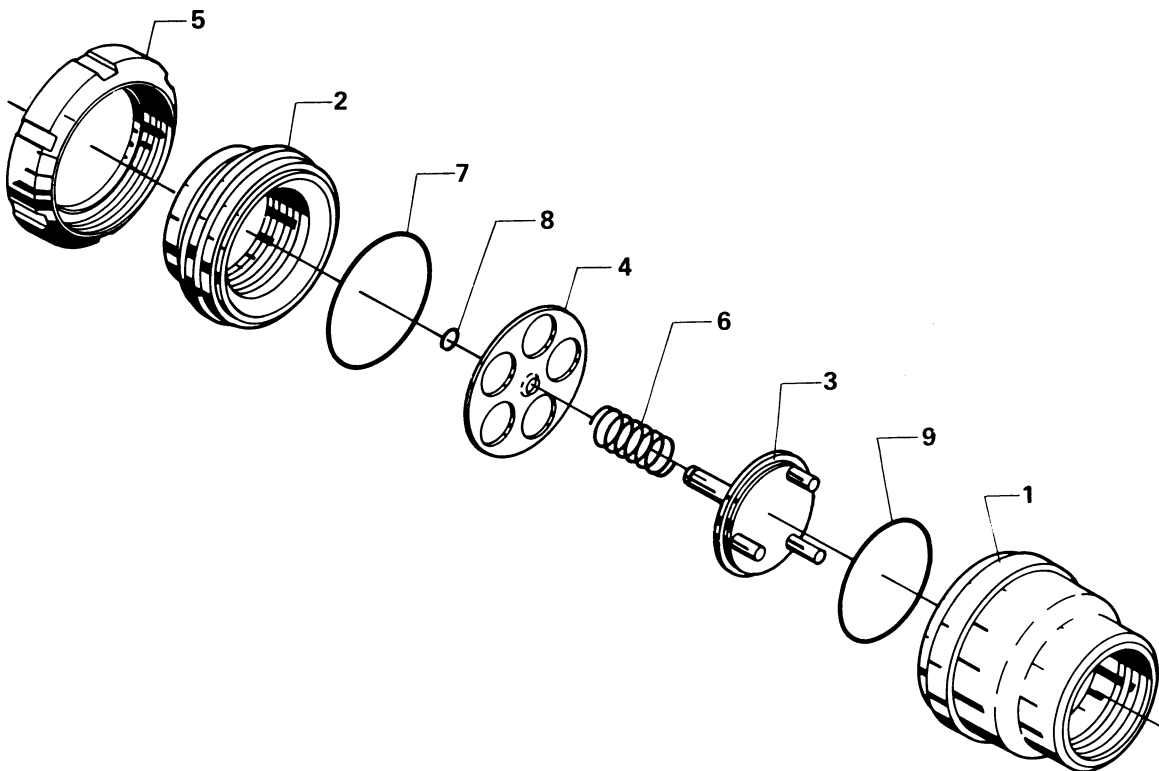

Non - Return Valve
Type LKC

Not manufactured anymore

Reg. 2.16.15	9805
Intro.	7303