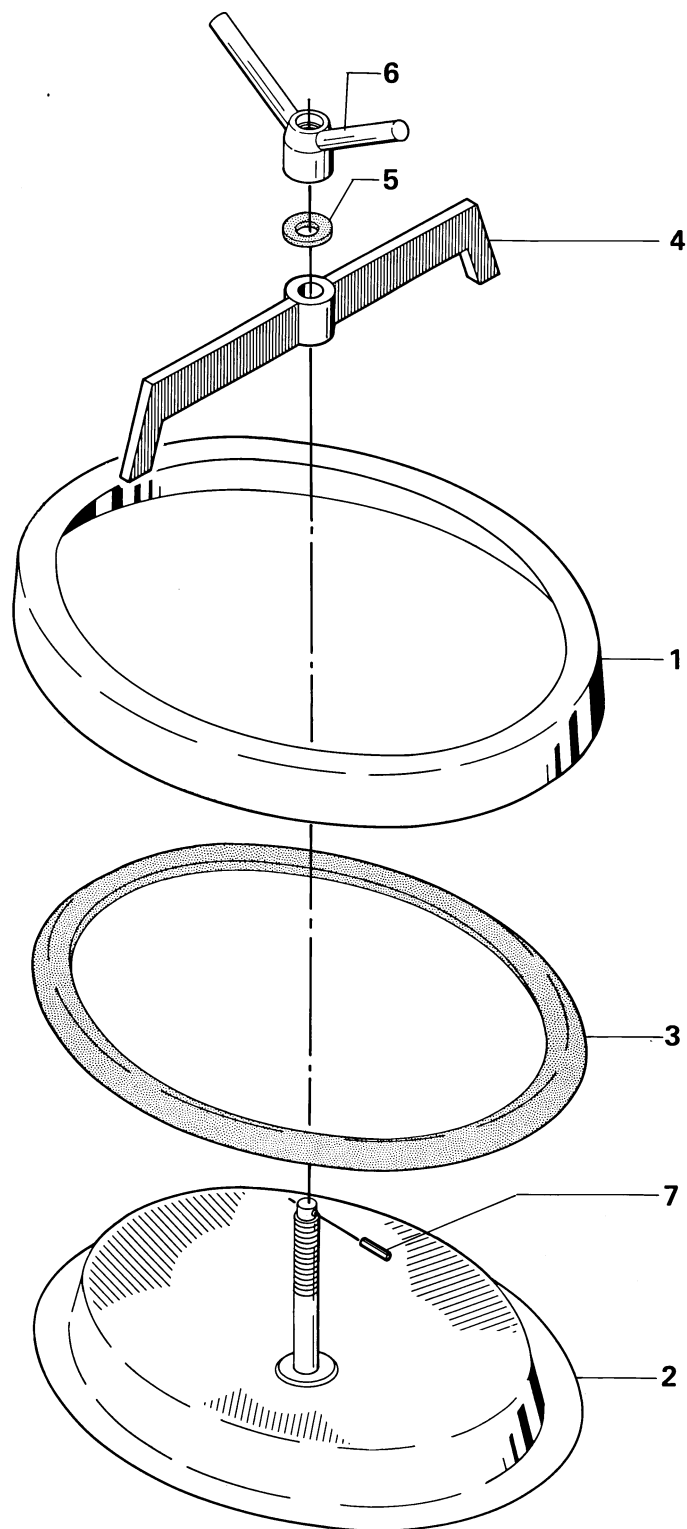

Oval Manhole Cover
Type LKD-V

Not manufactured anymore

Reg. 1.31.12	9805
Intro.	8301

Oval Manhole Cover Type LKD-V

W.Nr. 1.4301 and 1.4401

Pos.	Qty.	Denomination	9611-70-153-0 W.Nr. 1.4301	9611-70-153-1 W.Nr. 1.4401
1	1	Frame	9611-70-135-2	9611-70-135-3
2	1	Cover	9611-70-140-0	9611-70-140-1
3	1	Seal (NBR)	9611-70-134-0	9611-70-134-0
	1	Seal (EPDM)	9611-70-134-1	9611-70-134-1
4	1	Bracket	9611-70-144-0	9611-70-144-0
5	1	Trust collar	9611-70-2055	9611-70-2055
6	1	Top nut	9611-70-150-0	9611-70-150-0
7	1	Pin	9611-99-0626	9611-99-0626

Not manufactured anymore

Recommende spare parts: Pos. 3.

Reg. 1.31.12	9805
Intro.	8301