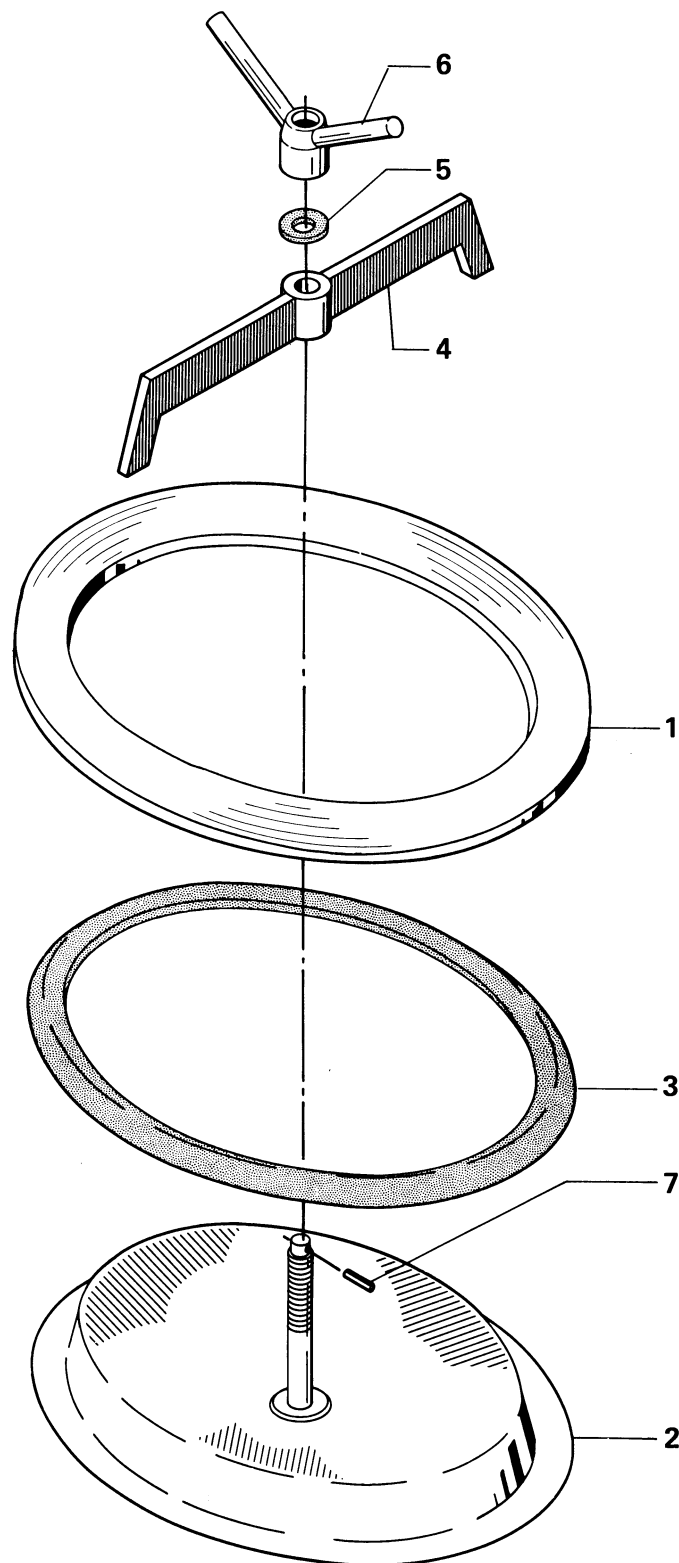

Oval Manhole Cover
Type LKD-F

Not manufactured anymore

Reg. 1.31.14	9404
Intro.	8301

Oval Manhole Cover Type LKD-F

W.Nr. 1.4301 and 1.4401

Pos.	Qty.	Denomination	9611-70-155-0	9611-70-155-1
			W.Nr. 1.4301	W.Nr. 1.4401
1	1	Frame	9611-70-156-2	9611-70-156-3
2	1	Cover	9611-70-140-0	9611-70-140-1
3	1	Seal (NBR)	9611-70-134-0	9611-70-134-0
	1	Seal (EPDM)	9611-70-134-1	9611-70-134-1
4	1	Bracket	9611-70-144-0	9611-70-144-0
5	1	Trust collar	9611-70-2055	9611-70-2055
6	1	Top nut	9611-70-150-0	9611-70-150-0
7	1	Pin	9611-99-0626	9611-99-0626

Not manufactured anymore

Recommende spare parts: Pos. 3.

Reg. 1.31.14	9805
Intro.	8301