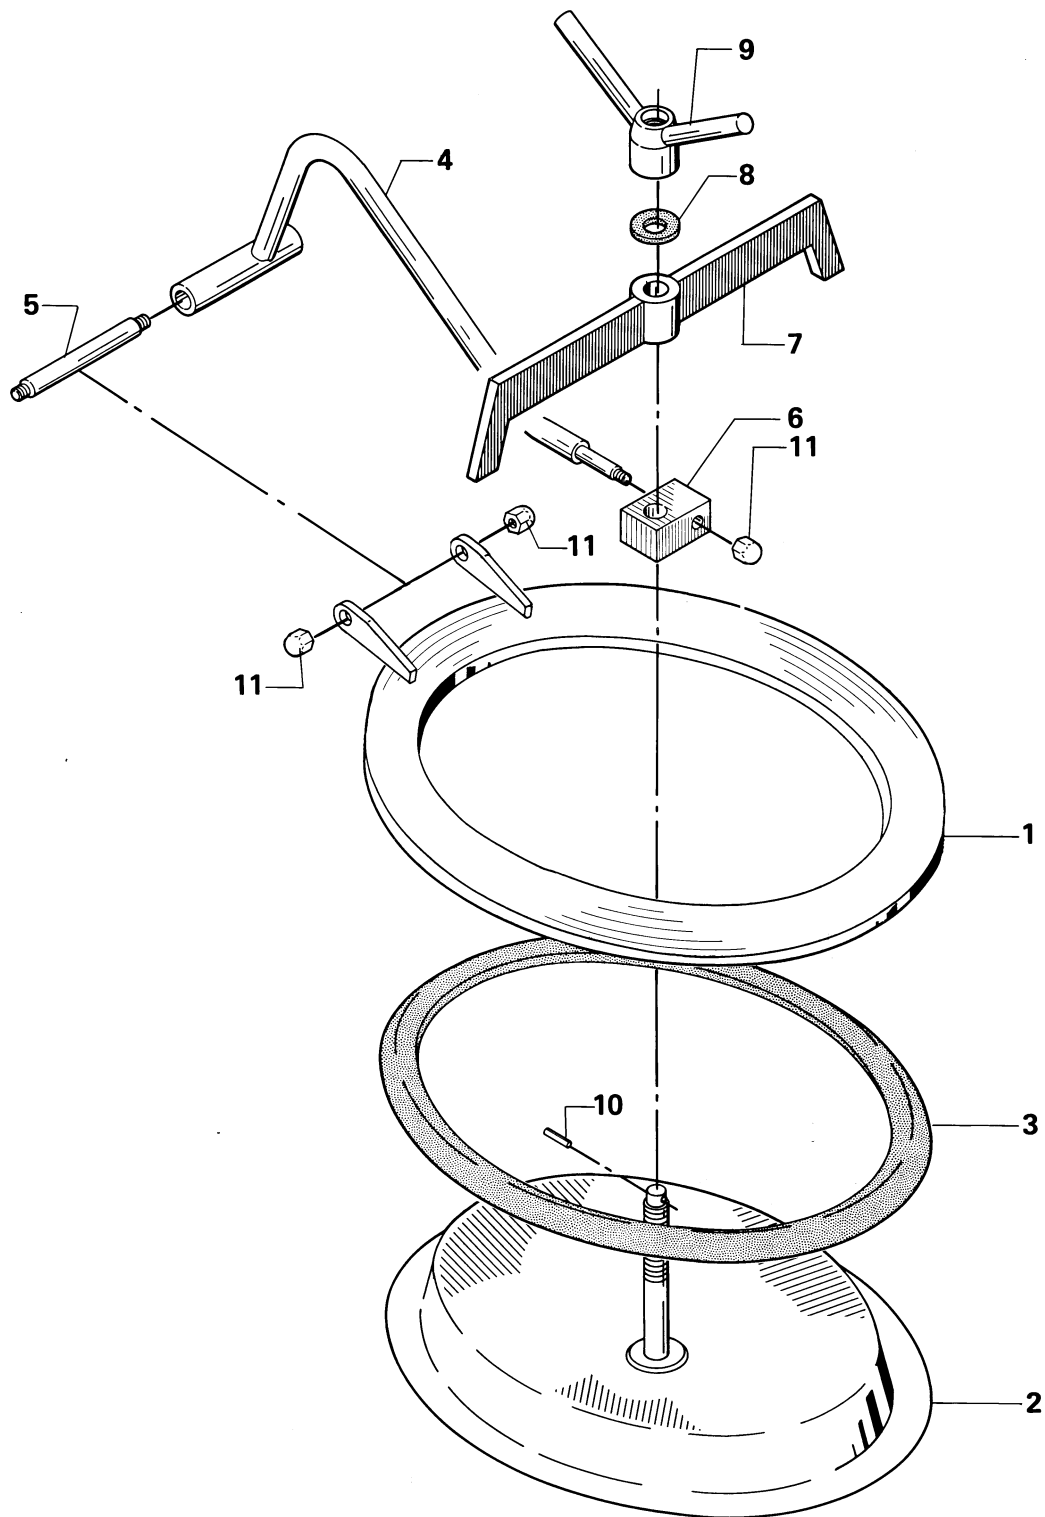

Oval Manhole Cover
Type LKD-FH

Not manufactured anymore

Reg. 1.31.13	9805
Intro.	8301

Oval Manhole Cover Type LKD-FH

W.Nr. 1.4301 and 1.4401

Pos.	Qty.	Denomination	9611-70-154-0	9611-70-154-1
			W.Nr. 1.4301	W.Nr. 1.4401
1	1	Frame	9611-70-157-0	9611-70-157-1
2	1	Cover	9611-70-140-0	9611-70-140-1
3	1	Seal (NBR)	9611-70-134-0	9611-70-134-0
	1	Seal (EPDM)	9611-70-134-1	9611-70-134-1
4	1	Suspension arm	9611-70-142-0	9611-70-142-0
5	1	Bolt	9611-70-2032	9611-70-2032
6	1	Hub	9611-70-2038	9611-70-2038
7	1	Bracket	9611-70-144-0	9611-70-144-0
8	1	Trust collar	9611-70-2055	9611-70-2055
9	1	Top nut	9611-70-150-0	9611-70-150-0
10	1	Pin	9611-99-0626	9611-99-0626
11	3	Nut	9611-99-0211	9611-99-0211

Not manufactured anymore

Recommende spare parts: Pos. 3.

Reg. 1.31.13	9805
Intro.	8301