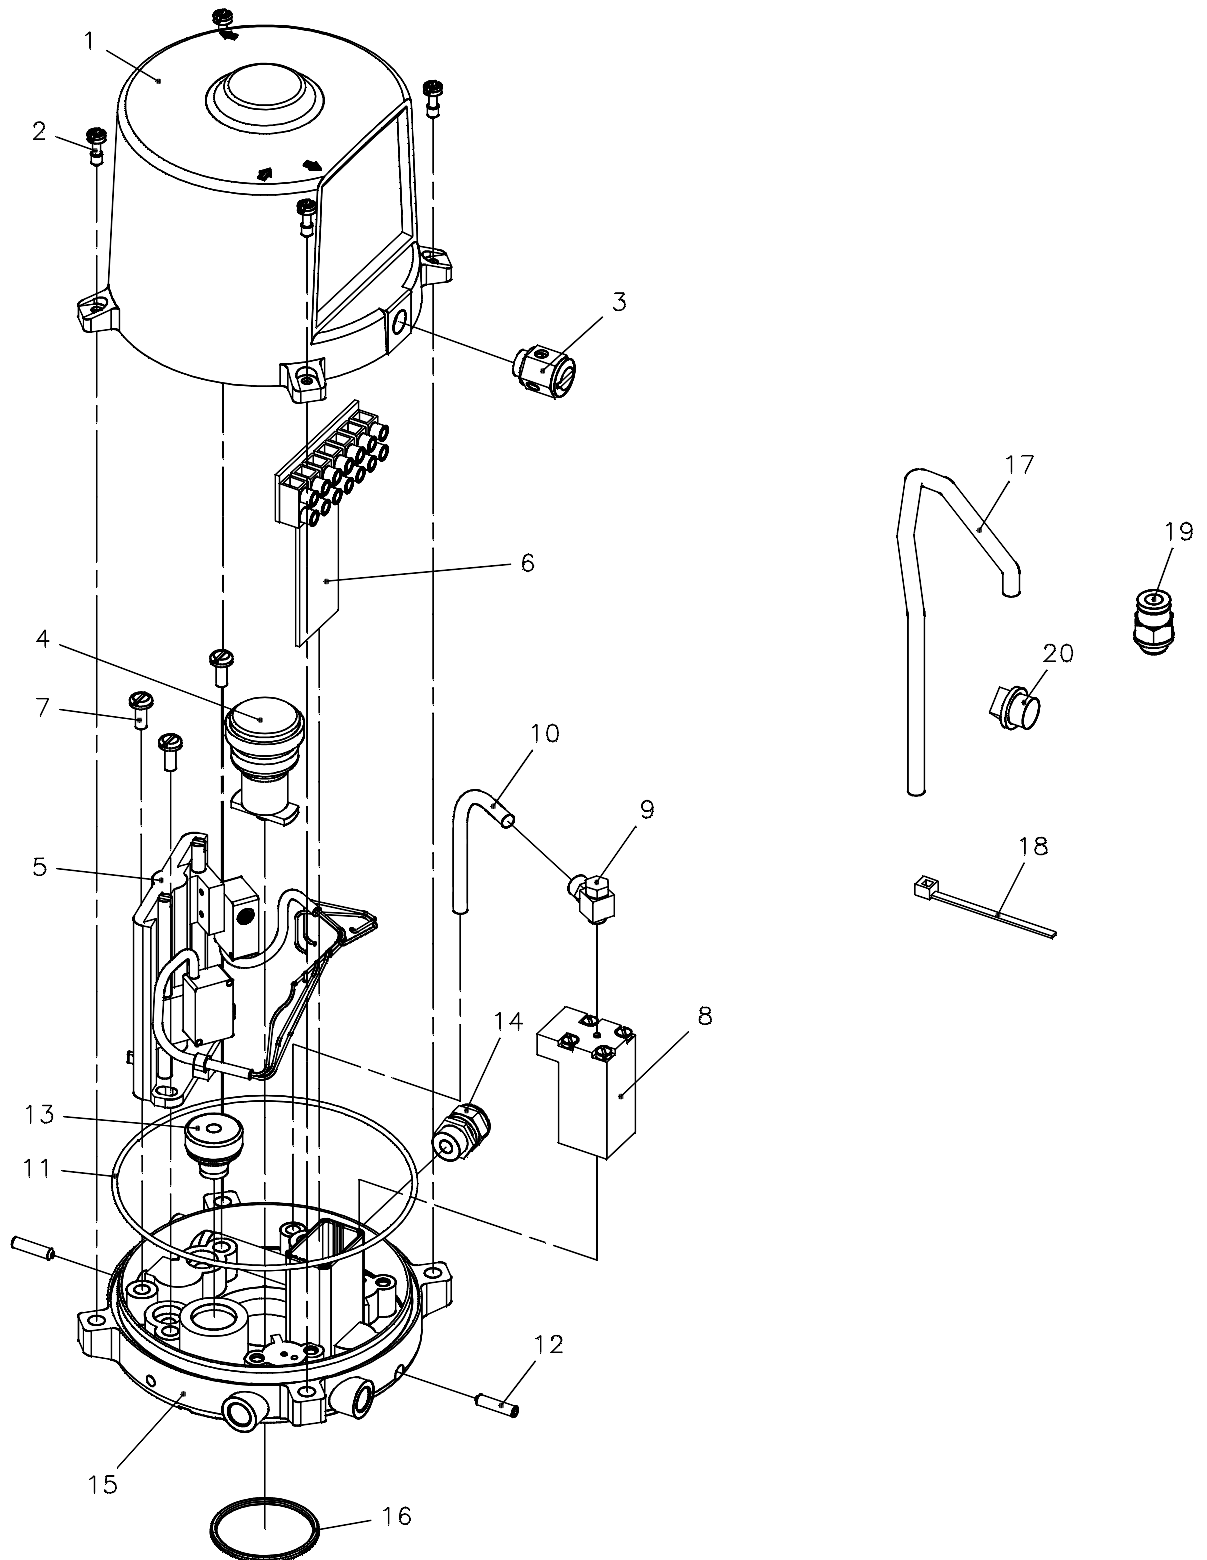

Spare Parts

Basic Top

SP70843-GB1 2002-11

BasicTop

2

Pos.	Qty.	Denomination	SRC, ARC, LKB (LKLA-T), SRC-LS (only 38/51mm/DN 40/50)
1	1	House	9612-6493-01
		Pos. no. 2 and 3 are included	
2	4	Screw	9612-6020-01
3	1	Safety valve	9611-99-2928
4	1	Indicator pin	9612-4117-01
5	1	Frame cpl. with PNP sensor	9612-6492-01
	1	Frame cpl. with NPN sensor	9612-6492-02
6	1	PC board with screw terminals	9611-99-3118
7	3	Screw	9611-99-0337
8	1	Solenoid valve	9611-99-2809
9	1	Banjo connection	9611-99-3833
10	1	Air hose	9611-99-1409
11	1	O-ring	9611-99-2704
12	2	Pointed screw	9611-99-1756
13	1	Lead in bush	9611-99-2121
14	1	Cablegland	9611-99-2525
15	1	Cast base prepared for none solenoid valve	9612-9042-01
		(Pos. no 14 is included)	
	1	Cast base prepared for 1 solenoid valve	9612-9042-02
		(Pos. no 14 is included)	
	1	Cast base prepared for 2 solenoid valves	9612-9042-03
		(Pos. no 14 is included)	
16	1	Quadrang	9612-5696-01
17	1	Air hose	9611-99-2133
18	1	Cable bearer	9611-99-2134
19	1	Air fitting	9611-99-2323
20	1	Thread plug	9611-99-1221